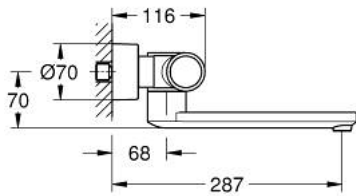

36 454 000 EUROSMART COSMOPOLITAN E SPECIAL INFRA-RED ELECTRONIC WALL BASIN MIXER WITH THERMOSTATIC TEMPERATURE CONTROL

PRODUCT DESCRIPTION

- Colour: chrome
- with infrared sensor for bi-directional communication for monitoring, configuration and servicing
- 6 V lithium battery, type CR-P2
- battery lifetime: approx. 7 years (150 actuations a day)
- activation by hand, deactivation automatically when leaving detection zone (hand-body detection mode)
- two additional detection modes adjustable (hand-hand or body-body)
- GROHE LongLife finish
- maximum flow rate (at 3 bar): 8 l/min
- GROHE CoolTouch
- non return valve
- dirt strainers
- GROHE SafetyPlus fixed temperature stop
- temperature scale handle with internal safety stop between 35°C and 43°C
- metal temperature safety stop
- full unmixed hot or cold water in extreme handle position for legionella sampling
- swivel cast spout 219 mm
- projection 287 mm
- swivel range stop at 130°, lockable
- with S-unions and with covers
- self-sealing escutcheons
- multistage battery status display
- 7 pre-set programs:
  - auto flush
  - thermal disinfection
  - cleaning mode
- additional functions and precise settings by remote control 36 407
- CE approved
- noise classification I in accordance with DIN 4109