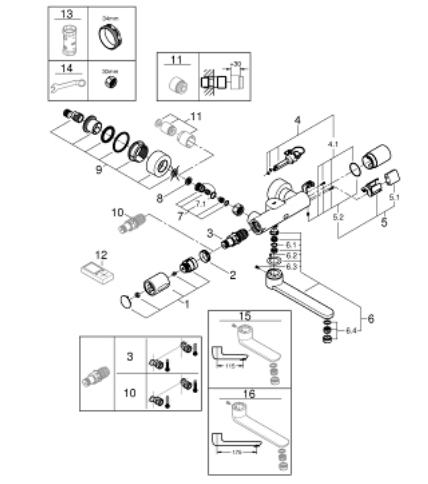

36 454 000 EUROSMART COSMOPOLITAN E SPECIAL INFRA-RED ELECTRONIC WALL BASIN MIXER WITH THERMOSTATIC TEMPERATURE CONTROL

SPARE PARTS, april 2018 – now

- 1: Temperature control handle (Spare part-nr. 49124000)
- 2: Fitting ring (Spare part-nr. 47743000)
- 3: Thermostatic compact cartridge 1/2" (Spare part-nr. 47439000)
- 4: Solenoid valve (Spare part-nr. 42424000)
- 4.1: Set of screws (Spare part-nr. 42422000)
- 5: Battery housing (Spare part-nr. 42425000)
- 5.1: Battery (Spare part-nr. 42886000)
- 5.2: Set of screws (Spare part-nr. 42422000)
- 6: Spout (Spare part-nr. 42423000)
- 6.1: Sealing washer (Spare part-nr. 0128500M)
- 6.2: Set of screws (Spare part-nr. 46670000)
- 6.3: Laminar flow straightener (Spare part-nr. 13960000)
- 7: Non-return valve (Spare part-nr. 48277000)
- 7.1: O-ring $\varnothing 17 \times \varnothing 2$ (Spare part-nr. 0305500M)
- 8: Dirt strainer (Spare part-nr. 0726400M)
- 9: S-union (Spare part-nr. 12693000)
- 10: GROHE TurboStat cartridge 1/2" (Spare part-nr. 47175000)*
- 11: Extension set, 30 mm (Spare part-nr. 46238000)*
- 12: Remote control (Spare part-nr. 36407001)*
- 13: Socket spanner (Spare part-nr. 19332000)*
- 14: Special spanner (Spare part-nr. 19377000)*
- 15: Cast swivel spout (Spare part-nr. 13378000)*
- 16: Cast swivel spout (Spare part-nr. 13380000)*