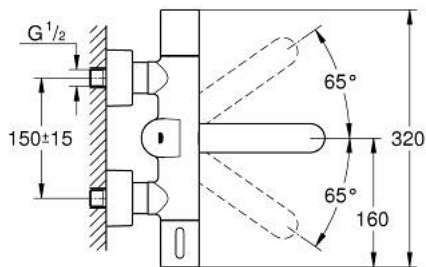

### PRODUCT DESCRIPTION (1/2)

- Colour: chrome
- with infrared sensor for bi-directional communication for monitoring, configuration and servicing
- 6 V lithium battery, type CR-P2
- battery lifetime: approx. 7 years (150 actuations a day)
- activation by hand, deactivation automatically when leaving detection zone (hand-body detection mode)
- two additional detection modes adjustable (hand-hand or body-body)
- ergonomic metal handle
- GROHE LongLife finish
- maximum flow rate (at 3 bar): 8 l/min
- GROHE CoolTouch
- non return valve
- dirt strainers
- GROHE SafetyPlus fixed temperature stop
- temperature scale handle with internal safety stop between 35°C and 43°C
- metal temperature safety stop
- full unmixed hot or cold water in extreme handle position for legionella sampling
- swivel cast spout
- 187 mm
- projection 255 mm
- swivel range stop at 130°, lockable
- with S-unions and with covers
- self-sealing escutcheons
- multistage battery status display
- 7 pre-set programs:
  - auto flush
  - thermal disinfection
  - cleaning mode
- additional functions and precise settings by remote control 36 407
- CE approved