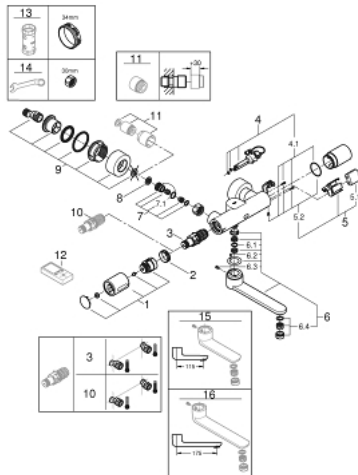

### SPARE PARTS, april 2018 – now

- 1: Temperature control handle (Spare part-nr. 49124000)
- 2: Fitting ring (Spare part-nr. 47743000)
- 3: Thermostatic compact cartridge 1/2" (Spare part-nr. 47439000)
- 4: Solenoid valve (Spare part-nr. 42424000)
- 4.1: Set of screws (Spare part-nr. 42422000)
- 5: Battery housing (Spare part-nr. 42425000)
- 5.1: Battery (Spare part-nr. 42886000)
- 5.2: Set of screws (Spare part-nr. 42422000)
- 6: Spout (Spare part-nr. 42423000)
- 6.1: Sealing washer (Spare part-nr. 0128500M)
- 6.2: Set of screws (Spare part-nr. 46670000)
- 6.3: Laminar flow straightener (Spare part-nr. 13960000)
- 7: Non-return valve (Spare part-nr. 48277000)
- 7.1: O-ring  $\varnothing 17 \times \varnothing 2$  (Spare part-nr. 0305500M)
- 8: Dirt strainer (Spare part-nr. 0726400M)
- 9: S-union (Spare part-nr. 12693000)
- 10: GROHE TurboStat cartridge 1/2" (Spare part-nr. 47175000)\*
- 11: Extension set, 30 mm (Spare part-nr. 46238000)\*
- 12: Remote control (Spare part-nr. 36407001)\*
- 13: Socket spanner (Spare part-nr. 19332000)\*
- 14: Special spanner (Spare part-nr. 19377000)\*
- 15: Cast swivel spout (Spare part-nr. 13378000)\*
- 16: Cast swivel spout (Spare part-nr. 13380000)\*