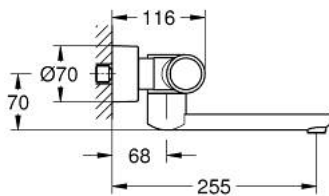

### PRODUCT DESCRIPTION (1/2)

- Colour: chrome
- with infrared sensor for bi-directional communication for monitoring, configuration and servicing
- 6 V lithium battery, type CR-P2
- battery lifetime: approx. 7 years (150 actuations a day)
- activation by hand, deactivation automatically when leaving detection zone (hand-body detection mode)
- two additional detection modes adjustable (hand-hand or body-body)
- ergonomic metal handle
- GROHE LongLife finish
- maximum flow rate (at 3 bar): 8 l/min
- GROHE CoolTouch
- non return valve
- dirt strainers
- GROHE SafetyPlus fixed temperature stop
- temperature scale handle with internal safety stop between 35°C and 43°C
- metal temperature safety stop
- full unmixed hot or cold water in extreme handle position for legionella sampling
- swivel cast spout
- 187 mm
- projection 255 mm
- swivel range stop at 130°, lockable
- with S-unions and with covers
- self-sealing escutcheons
- multistage battery status display
- 7 pre-set programs:
  - auto flush
  - thermal disinfection
  - cleaning mode
- additional functions and precise settings by remote control 36 407
- CE approved