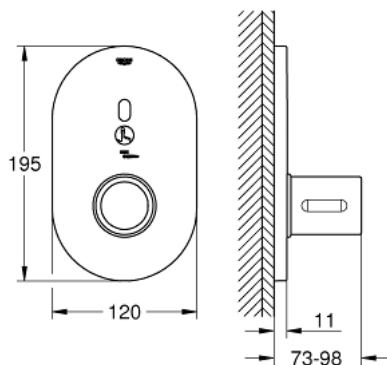

36 456 000 EUROSMART COSMOPOLITAN E SPECIAL INFRA-RED ELECTRONIC FOR CONCEALED SHOWER THERMOSTAT

PRODUCT DESCRIPTION

- Colour: chrome
- with infrared sensor for bi-directional communication for monitoring, configuration and servicing
- for concealed installation box 36 458 000 and 36 459 000
- ergonomic metal handle
- GROHE LongLife finish
- GROHE SafetyPlus fixed temperature stop
- temperature scale handle with internal safety stop between 35°C and 43°C
- metal temperature safety stop
- full unmixed hot or cold water in extreme handle position for legionella sampling
- 7 pre-set programs:
 - auto flush
 - thermal disinfection
 - cleaning mode
- additional functions and precise settings by remote control 36 407
- CE approved
- noise classification I in accordance with DIN 4109

36 456 000 EUROSMART COSMOPOLITAN E SPECIAL INFRA-RED ELECTRONIC FOR CONCEALED SHOWER THERMOSTAT

SPARE PARTS, april 2018 – now

- 1: Mounting frame (Spare part-nr. 42419000)
- 2: Electronic (Spare part-nr. 42597000)
- 3: Temperature control handle (Spare part-nr. 49124000)
- 4: Extension set 27.5 mm (Spare part-nr. 47780000)*
- * Optional accessories