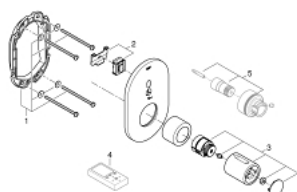

36 456 000 EUROSMART COSMOPOLITAN E SPECIAL INFRA-RED ELECTRONIC FOR CONCEALED SHOWER THERMOSTAT

PRODUCT DESCRIPTION

- Colour: chrome
- with infrared sensor for bi-directional communication for monitoring, configuration and servicing
- for concealed installation box 36 458 000 and 36 459 000
- ergonomic metal handle
- GROHE LongLife finish
- GROHE SafetyPlus fixed temperature stop
- temperature scale handle with internal safety stop between 35°C and 43°C
- metal temperature safety stop
- full unmixed hot or cold water in extreme handle position for legionella sampling
- 7 pre-set programs:
 - auto flush
 - thermal disinfection
 - cleaning mode
- additional functions and precise settings by remote control 36 407
- CE approved
- noise classification I in accordance with DIN 4109

36 456 000 EUROSMART COSMOPOLITAN E SPECIAL INFRA-RED ELECTRONIC FOR CONCEALED SHOWER THERMOSTAT

SPARE PARTS, april 2018 – now

- 1: Mounting frame (Spare part-nr. 42419000)
- 2: Electronic (Spare part-nr. 42597000)
- 3: Temperature control handle (Spare part-nr. 49124000)
- 4: Extension set 27.5 mm (Spare part-nr. 47780000)*
- * Optional accessories