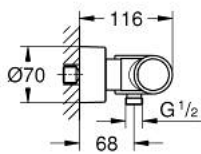

### PRODUCT DESCRIPTION

- Colour: chrome
- with infrared sensor for bi-directional communication for monitoring, configuration and servicing
- 6 V lithium battery, type CR-P2
- battery lifetime: approx. 7 years (150 actuations a day)
- ergonomic metal handle
- GROHE LongLife finish
- GROHE CoolTouch
- non return valve
- dirt strainers
- GROHE SafetyPlus fixed temperature stop
- temperature scale handle with internal safety stop between 35°C and 43°C
- metal temperature safety stop
- full unmixed hot or cold water in extreme handle position for legionella sampling
- shower bottom outlet 1/2" with integrated non return valve
- with S-unions and with covers
- self-sealing escutcheons
- multistage battery status display
- 7 pre-set programs:
  - auto flush
  - thermal disinfection
  - cleaning mode
- additional functions and precise settings by remote control 36 407
- CE approved
- noise classification I in accordance with DIN 4109