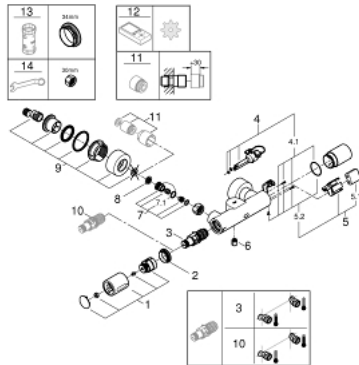

### PRODUCT DESCRIPTION

- Colour: chrome
- with infrared sensor for bi-directional communication for monitoring, configuration and servicing
- 6 V lithium battery, type CR-P2
- battery lifetime: approx. 7 years (150 actuations a day)
- ergonomic metal handle
- GROHE LongLife finish
- GROHE CoolTouch
- non return valve
- dirt strainers
- GROHE SafetyPlus fixed temperature stop
- temperature scale handle with internal safety stop between 35°C and 43°C
- metal temperature safety stop
- full unmixed hot or cold water in extreme handle position for legionella sampling
- shower bottom outlet 1/2" with integrated non return valve
- with S-unions and with covers
- self-sealing escutcheons
- multistage battery status display
- 7 pre-set programs:
  - auto flush
  - thermal disinfection
  - cleaning mode
- additional functions and precise settings by remote control 36 407
- CE approved
- noise classification I in accordance with DIN 4109

### SPARE PARTS, april 2018 – now

- 1: Temperature control handle (Spare part-nr. 49124000)
  - 2: Fitting ring (Spare part-nr. 47743000)
  - 3: Thermostatic compact cartridge 1/2" (Spare part-nr. 47439000)
  - 4: Solenoid valve (Spare part-nr. 42424000)
  - 4.1: Set of screws (Spare part-nr. 42422000)
  - 5: Battery housing (Spare part-nr. 42425000)
  - 5.1: Battery (Spare part-nr. 42886000)
  - 5.2: Set of screws (Spare part-nr. 42422000)
  - 6: Non-return valve (Spare part-nr. 08565000)
  - 7: Non-return valve (Spare part-nr. 48277000)
  - 7.1: O-ring  $\varnothing 17 \times \varnothing 2$  (Spare part-nr. 0305500M)
  - 8: Dirt strainer (Spare part-nr. 0726400M)
  - 9: S-union (Spare part-nr. 12693000)
  - 10: GROHE TurboStat cartridge 1/2" (Spare part-nr. 47175000)\*
  - 11: Extension set, 30 mm (Spare part-nr. 46238000)\*
  - 12: Remote control (Spare part-nr. 36407001)\*
  - 13: Socket spanner (Spare part-nr. 19332000)\*
  - 14: Special spanner (Spare part-nr. 19377000)\*
- \* Optional accessories