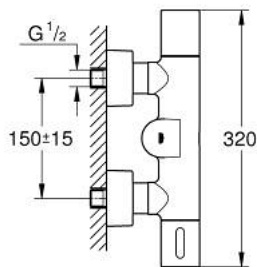

### PRODUCT DESCRIPTION

- Colour: chrome
- with infrared sensor for bi-directional communication for monitoring, configuration and servicing
- 6 V lithium battery, type CR-P2
- battery lifetime: approx. 7 years (150 actuations a day)
- ergonomic metal handle
- GROHE LongLife finish
- GROHE CoolTouch
- non return valve
- dirt strainers
- GROHE SafetyPlus fixed temperature stop
- temperature scale handle with internal safety stop between 35°C and 43°C
- metal temperature safety stop
- full unmixed hot or cold water in extreme handle position for legionella sampling
- shower bottom outlet 1/2" with integrated non return valve
- with S-unions and with covers
- self-sealing escutcheons
- multistage battery status display
- 7 pre-set programs:
  - auto flush
  - thermal disinfection
  - cleaning mode
- additional functions and precise settings by remote control 36 407
- CE approved
- noise classification I in accordance with DIN 4109

### SPARE PARTS, april 2018 – now

- 1: Temperature control handle (Spare part-nr. 49124000)
  - 2: Fitting ring (Spare part-nr. 47743000)
  - 3: Thermostatic compact cartridge 1/2" (Spare part-nr. 47439000)
  - 4: Solenoid valve (Spare part-nr. 42424000)
  - 4.1: Set of screws (Spare part-nr. 42422000)
  - 5: Battery housing (Spare part-nr. 42425000)
  - 5.1: Battery (Spare part-nr. 42886000)
  - 5.2: Set of screws (Spare part-nr. 42422000)
  - 6: Non-return valve (Spare part-nr. 08565000)
  - 7: Non-return valve (Spare part-nr. 48277000)
  - 7.1: O-ring  $\varnothing 17 \times \varnothing 2$  (Spare part-nr. 0305500M)
  - 8: Dirt strainer (Spare part-nr. 0726400M)
  - 9: S-union (Spare part-nr. 12693000)
  - 10: GROHE TurboStat cartridge 1/2" (Spare part-nr. 47175000)\*
  - 11: Extension set, 30 mm (Spare part-nr. 46238000)\*
  - 12: Remote control (Spare part-nr. 36407001)\*
  - 13: Socket spanner (Spare part-nr. 19332000)\*
  - 14: Special spanner (Spare part-nr. 19377000)\*
- \* Optional accessories