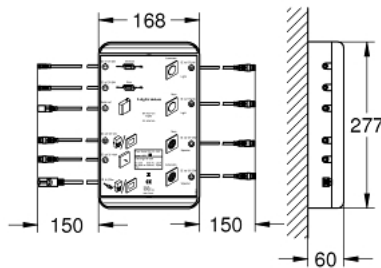

36 476 000 F-DIGITAL DELUXE BASE UNIT BOX 2.0 BLUETOOTH (BCU V2.0)

PRODUCT DESCRIPTION

- for connecting light, sound and steam modules
- consisting of:
 - 2 plug connections, each for one pair of sound modules (36 473 000)
 - 2 plug connections, each for one pair of light modules (36 472)
 - 2 plug connections for steam module (29 414 000), including 1 connection for steam generator and 1 connection for temperature sensor
 - 2 plug connections for power supply (per power supply max. 4 devices light/sound)
 - 2 plug connections for Bluetooth unit (supply voltage and data line)
- CE approved
- must be accessible for service
- optional the base unit box can be placed into extra equipment 36 474 000