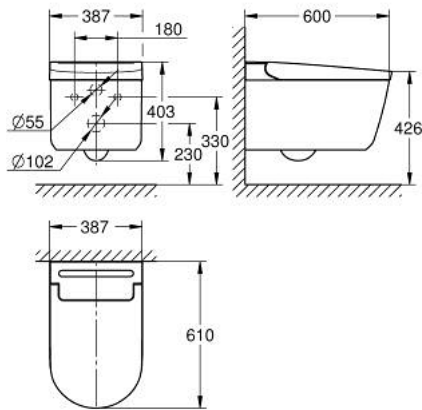

36 507 SH0 **SENSIA SHOWER TOILET COMPLETE SYSTEM FOR CONCEALED FLUSHING CISTERNS, WALL-HUNG**

PRODUCT DESCRIPTION

- Colour: alpine white
- GROHE Hygiene Clean: with antibacterial glazing HyperClean (SIAA Kokin Japanese standard compliant) and non-stick coating AquaCeramic
- GROHE power flush: rimless wash down jet WC with GROHE Triple Vortex flushing technology
- GROHE Skin Clean:
 - 2 dedicated adjustable spray arms (1 for anal area, 1 for front spray)
 - separate water way for front spray
 - oscillating spray (automatic forward and reverse motion of the spray)
 - adjustable spray intensity
 - automatic pre- and post-rinsing of spray nozzle with fresh water
 - integrated instant heater provides unlimited warm water
 - adjustable temperature
- Additional functions:
 - descaling function
 - PP WC seat and lid with soft close function
 - power switch
 - hidden water supply and power supply connections
 - remote control
- includes:
 - noise protection sheet, mounting bases and washers
 - manual remote control with wall-mounted holder
 - water supply connection set for concealed cistern
 - nozzle guard
 - cable with system plug on device
- water pressure 0.05 - 1 MPa (0.5 - 10 bar)
- nominal voltage 220-240 V AC
- main frequency 50-60 Hz
- type of protection IPX4
- complies with EN 1717
- CE approved