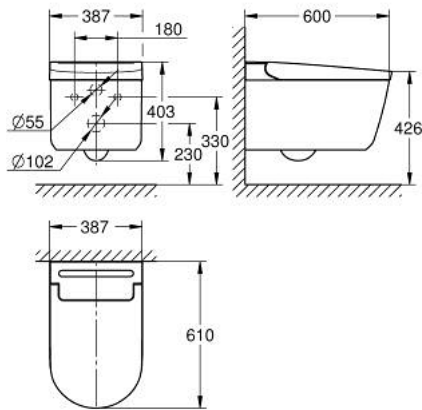

36 508 SH0 GROHE SENSA PRO SHOWER TOILET COMPLETE SYSTEM FOR CONCEALED FLUSHING CISTERNS, WALL-HUNG

PRODUCT DESCRIPTION (1/2)

- Colour: alpine white
- GROHE Hygiene Clean: with antibacterial glazing HyperClean (SIAA Kokin Japanese standard compliant) and non-stick coating AquaCeramic
- GROHE power flush: rimless wash down jet WC with GROHE Triple Vortex flushing technology
- GROHE Skin Clean:
 - 2 dedicated adjustable spray arms (1 for anal area, 1 for front spray)
 - separate water way for front spray
 - oscillating spray (automatic forward and reverse motion of the spray)
 - adjustable spray intensity
 - automatic pre- and post-rinsing of spray nozzle with fresh water
 - integrated instant heater provides unlimited warm water
 - adjustable temperature
- Additional functions:
 - warm air dryer with adjustable temperature
 - descaling function
 - PP WC seat and lid with automatic opening/close function
 - pyro electric sensor for user detection
 - power switch
 - inside bowl night light
 - hidden water supply and power supply connections
 - remote control
- includes:
 - noise protection sheet, mounting bases and washers
 - manual remote control with wall-mounted holder
 - water supply connection set for concealed cistern
 - nozzle guard
 - cable with system plug on device
- water pressure 0.05 - 1 MPa (0.5 - 10 bar)
- nominal voltage 220-240 V AC
- main frequency 50-60 Hz
- type of protection IPX4
- complies with EN 1717

Pure Freude
an Wasser

36 508 SH0 GROHE SENSIA PRO SHOWER TOILET COMPLETE SYSTEM FOR CONCEALED FLUSHING CISTERNS, WALL-HUNG

PRODUCT DESCRIPTION (2/2)

- CE approved