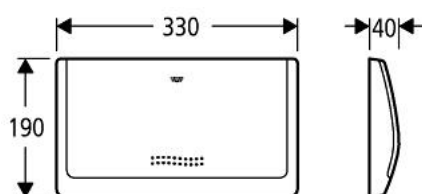

37 053 SH0 CLASSIC FLUSH PLATE

PRODUCT DESCRIPTION

- Colour: alpine white
- 330 x 190 mm
- material: ABS
- GROHE LongLife finish

37 053 SH0 CLASSIC FLUSH PLATE

SPARE PARTS, januar 1995 – now

- 1: Mounting frame (Spare part-nr. 43199000)
- 1.1: Screw, 2 pcs. (Spare part-nr. 4302900M)
- 2: Actuation (Spare part-nr. 43520000)
- 2.1: Actuation bolt (Spare part-nr. 43546000)
- 3: Actuation plate and frame (Spare part-nr. 42259000)
- 3: Actuation plate and frame (Spare part-nr. 42259P00)
- 3: Actuation plate and frame (Spare part-nr. 42259SH0)