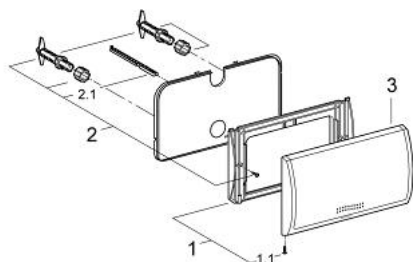

37 053 SH0 CLASSIC FLUSH PLATE

PRODUCT DESCRIPTION

- Colour: alpine white
- 330 x 190 mm
- material: ABS
- GROHE LongLife finish

37 053 SH0 CLASSIC FLUSH PLATE

SPARE PARTS, januar 1995 – now

- 1: Mounting frame (Spare part-nr. 43199000)
- 1.1: Screw, 2 pcs. (Spare part-nr. 4302900M)
- 2: Actuation (Spare part-nr. 43520000)
- 2.1: Actuation bolt (Spare part-nr. 43546000)
- 3: Actuation plate and frame (Spare part-nr. 42259000)
- 3: Actuation plate and frame (Spare part-nr. 42259P00)
- 3: Actuation plate and frame (Spare part-nr. 42259SH0)