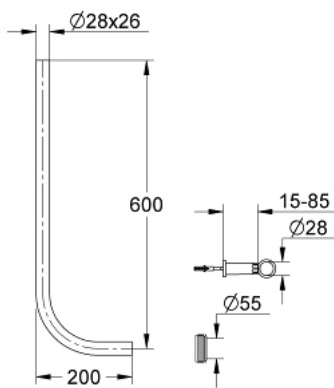

37 107 000 FLUSH PIPE

PRODUCT DESCRIPTION

- Colour: chrome
- for WC flush valve
- $\varnothing 28 \times 26$ mm
- 600 x 200 mm
- material: brass
- flush pipe fixing device
- for distance to the wall 15 - 85 mm
- connector