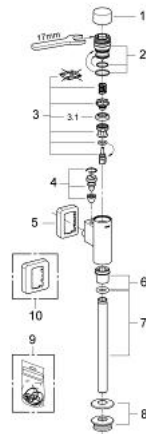

37 345 000 RONDO FLUSH VALVE FOR URINAL

PRODUCT DESCRIPTION

- Colour: chrome
- 1/2"
- material: brass
- integrated stop valve
- GROHE LongLife finish
- with control cap and flush pipe connection
- flow rate adjustment
- flush volume adjustable 1.0 - 4.0 l
- with wall escutcheon
- flush pipe 200 mm
- rubber connector with escutcheon
- flow pressure min 0.5 bar
- operating pressure max 5 bar

37 345 000 RONDO FLUSH VALVE FOR URINAL

SPARE PARTS, september 2006 – now

- 1: Press button (Spare part-nr. 66728000)
 - 2: Actuation unit (Spare part-nr. 66802000)
 - 3: Piston (Spare part-nr. 43450000)
 - 3.1: Sleeve (Spare part-nr. 4376500M)
 - 4: Supply stop (Spare part-nr. 43393000)
 - 5: Escutcheon (Spare part-nr. 66734000)
 - 6: Nut (Spare part-nr. 42344000)
 - 7: Urinal flush pipe (Spare part-nr. 37035000)
 - 8: Adapter for urinal (Spare part-nr. 43818000)
 - 9: Set of seals (Spare part-nr. 42345000)*
 - 10: Escutcheon (Spare part-nr. 37391000)*
- * Optional accessories