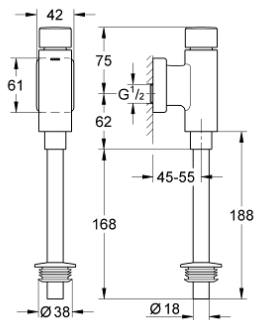

37 345 000 RONDO FLUSH VALVE FOR URINAL

PRODUCT DESCRIPTION

- Colour: chrome
- 1/2"
- material: brass
- integrated stop valve
- GROHE LongLife finish
- with control cap and flush pipe connection
- flow rate adjustment
- flush volume adjustable 1.0 - 4.0 l
- with wall escutcheon
- flush pipe 200 mm
- rubber connector with escutcheon
- flow pressure min 0.5 bar
- operating pressure max 5 bar

37 345 000 RONDO FLUSH VALVE FOR URINAL

SPARE PARTS, september 2006 – now

- 1: Press button (Spare part-nr. 66728000)
 - 2: Actuation unit (Spare part-nr. 66802000)
 - 3: Piston (Spare part-nr. 43450000)
 - 3.1: Sleeve (Spare part-nr. 4376500M)
 - 4: Supply stop (Spare part-nr. 43393000)
 - 5: Escutcheon (Spare part-nr. 66734000)
 - 6: Nut (Spare part-nr. 42344000)
 - 7: Urinal flush pipe (Spare part-nr. 37035000)
 - 8: Adapter for urinal (Spare part-nr. 43818000)
 - 9: Set of seals (Spare part-nr. 42345000)*
 - 10: Escutcheon (Spare part-nr. 37391000)*
- * Optional accessories