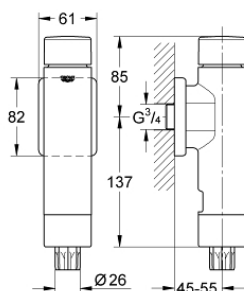

37 347 000 RONDO A.S. FLUSH VALVE FOR WC

PRODUCT DESCRIPTION

- Colour: chrome
- 3/4"
- material: brass
- GROHE LongLife finish
- for wash-down and wash-out bowls
- control cap and connection to plastic flush pipe
- with flow rate adjustment
- 6 - 9 l adjustable
- with escutcheon
- flow pressure min 1.2 bar
- operating pressure max 5 bar
- low noise (group I acc. to German Noise Specification)

37 347 000 RONDO A.S. FLUSH VALVE FOR WC

SPARE PARTS, september 2018 – now

- 1: Press button (Spare part-nr. 66738000)
 - 2: Actuation unit (Spare part-nr. 42348000)
 - 3: Piston (Spare part-nr. 43451000)
 - 3.1: Sleeve (Spare part-nr. 4376900M)
 - 4: Throttle nozzle (Spare part-nr. 43407000)
 - 5: Escutcheon (Spare part-nr. 66739000)
 - 6: Discharge sleeve (Spare part-nr. 43342000)
 - 7: Throttle key (Spare part-nr. 43781000)
 - 8: Set of seals (Spare part-nr. 43740000)*
- * Optional accessories