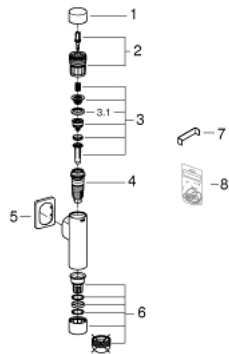

37 347 000 RONDO A.S. FLUSH VALVE FOR WC

PRODUCT DESCRIPTION

- Colour: chrome
- 3/4"
- material: brass
- GROHE LongLife finish
- for wash-down and wash-out bowls
- control cap and connection to plastic flush pipe
- with flow rate adjustment
- 6 - 9 l adjustable
- with escutcheon
- flow pressure min 1.2 bar
- operating pressure max 5 bar
- low noise (group I acc. to German Noise Specification)

37 347 000 RONDO A.S. FLUSH VALVE FOR WC

SPARE PARTS, september 2018 – now

- 1: Press button (Spare part-nr. 66738000)
 - 2: Actuation unit (Spare part-nr. 42348000)
 - 3: Piston (Spare part-nr. 43451000)
 - 3.1: Sleeve (Spare part-nr. 4376900M)
 - 4: Throttle nozzle (Spare part-nr. 43407000)
 - 5: Escutcheon (Spare part-nr. 66739000)
 - 6: Discharge sleeve (Spare part-nr. 43342000)
 - 7: Throttle key (Spare part-nr. 43781000)
 - 8: Set of seals (Spare part-nr. 43740000)*
- * Optional accessories