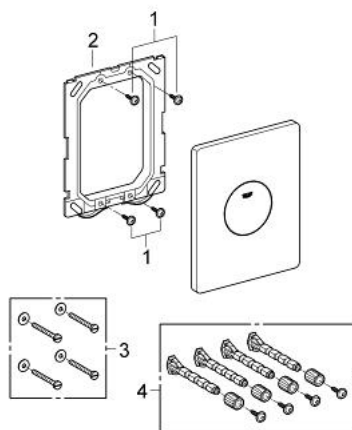

37 547 000 **SKATE FLUSH PLATE**

**PRODUCT DESCRIPTION**

- Colour: chrome
- vertical installation
- 156 x 197 mm
- push button actuation
- material: ABS
- GROHE LongLife finish

### SPARE PARTS, marec 2013 – now

- 1: Screw (Spare part-nr. 6636200M)
- 2: Mounting frame (Spare part-nr. 43207000)
- 3: Fixing set (Spare part-nr. 4308500M)\*
- 4: Fixing set (Spare part-nr. 4215800M)\*