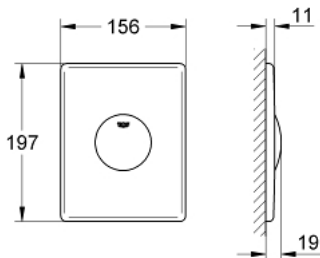

37 547 000 **SKATE FLUSH PLATE**

**PRODUCT DESCRIPTION**

- Colour: chrome
- vertical installation
- 156 x 197 mm
- push button actuation
- material: ABS
- GROHE LongLife finish