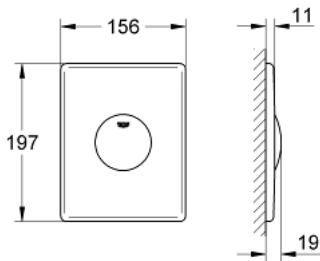

37 547 P00 SKATE FLUSH PLATE

PRODUCT DESCRIPTION

- Colour: matt chrome
- vertical installation
- 156 x 197 mm
- manual activation
- push button actuation
- GROHE LongLife finish

37 547 P00 SKATE FLUSH PLATE