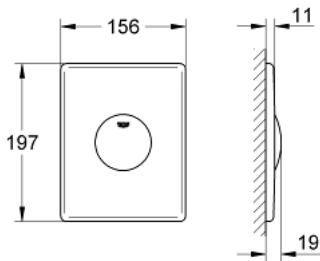

## 37 547 SH0 SKATE FLUSH PLATE

### PRODUCT DESCRIPTION

- Colour: alpine white
- vertical installation
- 156 x 197 mm
- manual activation
- push button actuation
- material: ABS