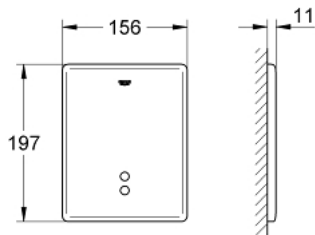

37 749 SD0 TECTRON SKATE INFRA-RED ELECTRONIC FOR URINAL

PRODUCT DESCRIPTION

- Colour: stainless steel
- set for final installation
- concealed installation
- CE approved
- infra-red control
- transformer with supply voltage 230 V AC
- 50 Hz, 3.2 VA
- adjustable flow time
- 24 h flushing can be activated
- with function check lamps
- solenoid valve with dirt strainer
- front plate 156 x 197 mm
- without roughing-in set 37 006
- adjustable by infra-red control 36 206
- GROHE EcoJoy - Less water, perfect flow

37 749 SD0 TECTRON SKATE INFRA-RED ELECTRONIC FOR URINAL

SPARE PARTS, marec 2007 – now

- 1: Flush plate (Spare part-nr. 42191SD0)
 - 2: Tectron electronic unit (Spare part-nr. 42187000)
 - 3: Fixing set (Spare part-nr. 4308500M)
 - 4: Mounting frame (Spare part-nr. 42736000)
 - 5: Transformer (Spare part-nr. 42278000)
 - 6: Solenoid valve (Spare part-nr. 43828000)
 - 7: Infra-red remote control (Spare part-nr. 36206000)*
- * Optional accessories