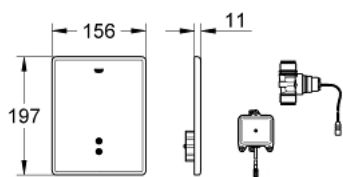

37 750 SD0 TECTRON SKATE INFRA-RED ELECTRONIC FOR URINAL

PRODUCT DESCRIPTION

- Colour: stainless steel
- set for final installation
- concealed installation
- CE approved
- infra-red control
- 6 V DC battery supply
- adjustable flow time
- 24 h flushing can be activated
- battery check lamps
- solenoid valve with dirt strainer
- front plate 156 x 197 mm
- without roughing-in set 37 006
- adjustable by infra-red control 36 206
- GROHE EcoJoy - Less water, perfect flow

37 750 SD0 TECTRON SKATE INFRA-RED ELECTRONIC FOR URINAL

SPARE PARTS, maj 2008 – now

- 1: Tectron electronic unit (Spare part-nr. 42188000)
 - 2: Flush plate (Spare part-nr. 42191SD0)
 - 3: Mounting frame (Spare part-nr. 42736000)
 - 4: Fixing set (Spare part-nr. 4308500M)
 - 5: Battery housing (Spare part-nr. 42741000)
 - 5.1: Battery (Spare part-nr. 42886000)
 - 6: Solenoid valve complete (Spare part-nr. 42740000)
 - 7: Infra-red remote control (Spare part-nr. 36206000)*
- * Optional accessories