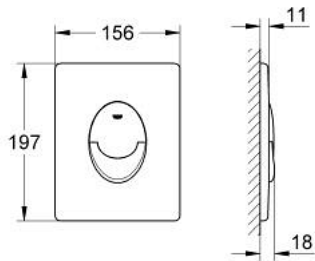

38 505 000 SKATE AIR FLUSH PLATE

PRODUCT DESCRIPTION

- Colour: chrome
- for dual flush or start & stop actuation
- for pneumatic discharge valve AV1
- vertical installation
- 156 x 197 mm
- material: ABS
- GROHE LongLife finish
- for combination with Rapid SL and Uniset with GD 2 cistern
- for use with Rapid SLX please order shaft 66 791 000 (sold separately)

38 505 000 SKATE AIR FLUSH PLATE

SPARE PARTS, marec 2013 – now

- 1: Screw (Spare part-nr. 6636200M)
- 2: Mounting frame (Spare part-nr. 43207000)
- 3: Fixing set (Spare part-nr. 4308500M)*
- 4: Fixing set (Spare part-nr. 4215800M)*