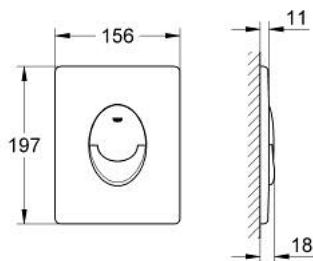

38 505 KF0 SKATE AIR FLUSH PLATE

PRODUCT DESCRIPTION

- Colour: phantom black
- for dual flush or start & stop actuation
- for pneumatic discharge valve
- vertical installation
- 156 x 197 mm
- material: ABS
- for combination with Rapid SL and Uniset with GD 2 cistern
- for use with Rapid SLX please order shaft 66 791 000 (sold separately)

38 505 KF0 SKATE AIR FLUSH PLATE

SPARE PARTS, april 2022 – now

- 1: Screw (Spare part-nr. 6636200M)
- 2: Mounting frame (Spare part-nr. 43207000)
- 3: Fixing set (Spare part-nr. 4308500M)*
- 4: Fixing set (Spare part-nr. 4215800M)*