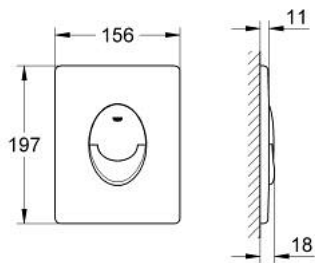

38 505 P00 SKATE AIR FLUSH PLATE

PRODUCT DESCRIPTION

- Colour: matt chrome
- for dual flush or start & stop actuation
- for pneumatic discharge valve AV1
- vertical installation
- 156 x 197 mm
- material: ABS
- GROHE LongLife finish
- for combination with Rapid SL and Uniset with GD 2 cistern
- for use with Rapid SLX please order shaft 66 791 000 (sold separately)

38 505 P00 SKATE AIR FLUSH PLATE

SPARE PARTS, marec 2013 – now

- 1: Screw (Spare part-nr. 6636200M)
- 2: Mounting frame (Spare part-nr. 43207000)
- 3: Fixing set (Spare part-nr. 4308500M)*
- 4: Fixing set (Spare part-nr. 4215800M)*