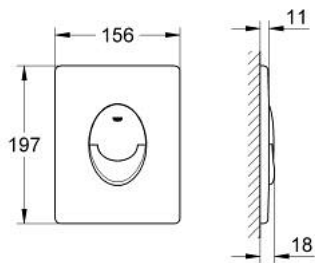

38 505 P00 SKATE AIR FLUSH PLATE

PRODUCT DESCRIPTION

- Colour: matt chrome
- for dual flush or start & stop actuation
- for pneumatic discharge valve AV1
- vertical installation
- 156 x 197 mm
- material: ABS
- GROHE LongLife finish
- GROHE EcoJoy - Less water, perfect flow
- for combination with Rapid SL and Uniset with GD 2 cistern
- for use with Rapid SLX please order shaft 66 791 000 (sold separately)

38 505 P00 SKATE AIR FLUSH PLATE

SPARE PARTS, marec 2013 – now

- 1: Screw (Spare part-nr. 6636200M)
- 2: Mounting frame (Spare part-nr. 43207000)
- 3: Fixing set (Spare part-nr. 4308500M)*
- 4: Fixing set (Spare part-nr. 4215800M)*