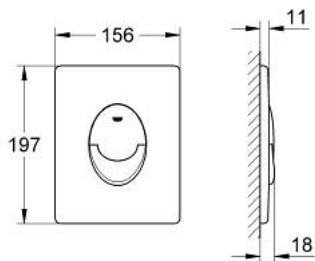

## 38 505 SH0 SKATE AIR FLUSH PLATE

### PRODUCT DESCRIPTION

- Colour: alpine white
- for dual flush or start & stop actuation
- for pneumatic discharge valve AV1
- vertical installation
- 156 x 197 mm
- material: ABS
- GROHE LongLife finish
- for combination with Rapid SL and Uniset with GD 2 cistern
- for use with Rapid SLX please order shaft 66 791 000 (sold separately)