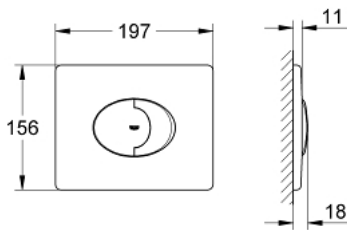

38 506 000 SKATE AIR FLUSH PLATE

PRODUCT DESCRIPTION

- Colour: chrome
- for dual flush or start & stop actuation
- for pneumatic discharge valve AV1
- horizontal installation
- 156 x 197 mm
- material: ABS
- GROHE EcoJoy - Less water, perfect flow
- GROHE LongLife finish
- for combination with Rapid SL and Uniset with GD 2 cistern
- for use with Rapid SLX please order shaft 66 791 000 (sold separately)

38 506 000 SKATE AIR FLUSH PLATE

SPARE PARTS, april 2013 – now

- 1: Screw (Spare part-nr. 6636200M)
- 2: Mounting frame (Spare part-nr. 43207000)
- 3: Fixing set (Spare part-nr. 4308500M)*
- 4: Fixing set (Spare part-nr. 4215800M)*