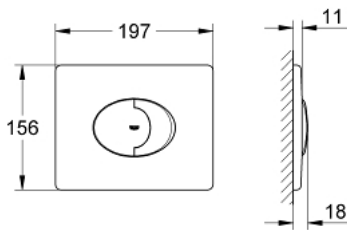

38 506 000 SKATE AIR FLUSH PLATE

PRODUCT DESCRIPTION

- Colour: chrome
- for dual flush or start & stop actuation
- for pneumatic discharge valve AV1
- horizontal installation
- 156 x 197 mm
- material: ABS
- GROHE LongLife finish
- for combination with Rapid SL and Uniset with GD 2 cistern
- for use with Rapid SLX please order shaft 66 791 000 (sold separately)

38 506 000 SKATE AIR FLUSH PLATE

SPARE PARTS, april 2013 – now

- 1: Screw (Spare part-nr. 6636200M)
- 2: Mounting frame (Spare part-nr. 43207000)
- 3: Fixing set (Spare part-nr. 4308500M)*
- 4: Fixing set (Spare part-nr. 4215800M)*