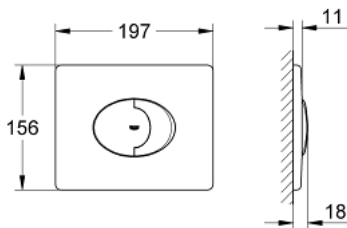

## 38 506 SH0 SKATE AIR FLUSH PLATE

### PRODUCT DESCRIPTION

- Colour: alpine white
- for dual flush or start & stop actuation
- for pneumatic discharge valve AV1
- horizontal installation
- material: ABS
- 156 x 197 mm
- for combination with Rapid SL and Uniset with GD 2 cistern
- for use with Rapid SLX please order shaft 66 791 000 (sold separately)