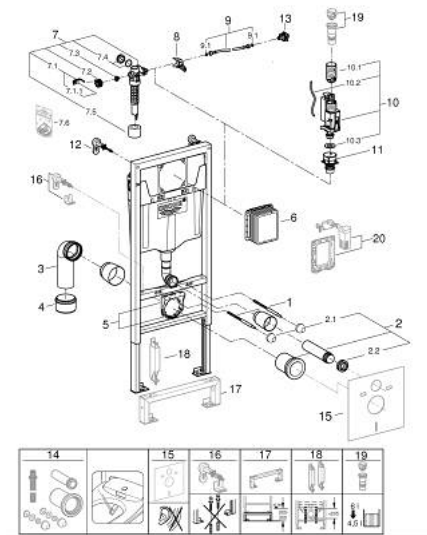

38 536 001 RAPID SL 2-IN-1 SET FOR WC, 1.13 M INSTALLATION HEIGHT

SPARE PARTS, september 2021 – now

- 1: Threaded bolt (Spare part-nr. 4276400M)
- 2: WC inlet and outlet connecting set (Spare part-nr. 37311K00)
- 2.1: Basin fastening (Spare part-nr. 43511SH0)
- 2.2: Connector (Spare part-nr. 37119000)
- 3: PP-outlet bend $\varnothing$ 90 mm (Spare part-nr. 42327000)
- 4: Reducer (Spare part-nr. 42242000)
- 5: Support for outlet bend (Spare part-nr. 42243000)
- 6: Inspection shaft (Spare part-nr. 66791000)
- 7: Filling valve (Spare part-nr. 37095000)
- 7.1: Lever (Spare part-nr. 43734000)
- 7.1.1: Seal (Spare part-nr. 4377000M)
- 7.2: Valve head (Spare part-nr. 43536000)
- 7.3: Membrane (Spare part-nr. 4375800M)
- 7.4: Screw cap (Spare part-nr. 43735000)
- 7.5: Valve float, 5 pcs. (Spare part-nr. 4379100M)
- 7.6: Set of seals (Spare part-nr. 43722000)*
- 8: Support device (Spare part-nr. 42246000)
- 9: Connecting hose (Spare part-nr. 42233000)
- 9.1: Sealing washer (Spare part-nr. 0319100M)
- 10: Dual Flush discharge valve AV1 (Spare part-nr. 42320000)
- 10.1: Extension for overflow pipe (Spare part-nr. 42313000)
- 10.2: Pneumatic hose (Spare part-nr. 42319000)
- 10.3: Seal (Spare part-nr. 42310000)
- 11: Valve seat for GD2 (Spare part-nr. 42315000)
- 12: Wall brackets (Spare part-nr. 3855800M)
- 13: Water connection (Spare part-nr. 48561000)
- 14: Retrofit kit for shower toilets Sensia Arena and Sensia Pro (Spare part-nr. 40899000)*
- 15: Set for noise protection (Spare part-nr. 37131000)*
- 16: Xtra wall brackets, flexible placing (Spare part-nr. 38733000)*
- 17: Extension (Spare part-nr. 38629000)*
- 18: Accessory (Spare part-nr. 38779000)*
- 19: 4.5 l adapter for GD2 (Spare part-nr. 42333000)*
- 20: Retrofit set (Spare part-nr. 38796000)*

* Optional accessories