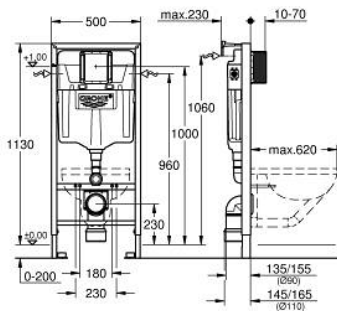

38 536 001 RAPID SL 2-IN-1 SET FOR WC, 1.13 M INSTALLATION HEIGHT

PRODUCT DESCRIPTION

- with flushing cistern GD 2, 6 - 9 l
- consisting of:
 - Rapid SL element for WC (38 528 001)
 - wall brackets (38 558 00M)
- for mounting of small flush plates please order revision shaft 40 911 000 (sold separately)