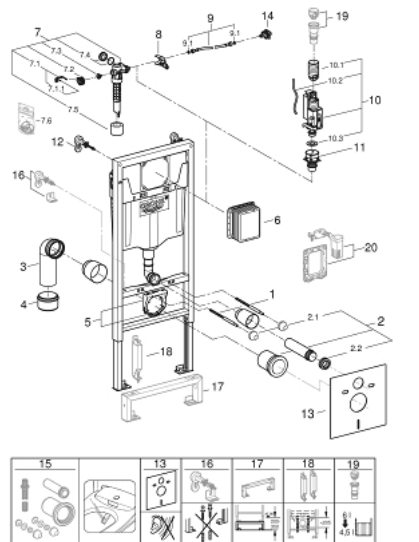

38 539 001 RAPID SL ELEMENT FOR WC, 1.13 M INSTALLATION HEIGHT

SPARE PARTS, oktober 2021 – now

- 1: Threaded bolt (Spare part-nr. 4276400M)
 - 2: WC inlet and outlet connecting set (Spare part-nr. 37311K00)
 - 2.1: Basin fastening (Spare part-nr. 43511SH0)
 - 2.2: Connector (Spare part-nr. 37119000)
 - 3: PP-outlet bend Ø 90 mm (Spare part-nr. 42327000)
 - 4: Reducer (Spare part-nr. 42242000)
 - 5: Support for outlet bend (Spare part-nr. 42243000)
 - 6: Inspection shaft (Spare part-nr. 66791000)
 - 7: Filling valve (Spare part-nr. 37095000)
 - 7.1: Lever (Spare part-nr. 43734000)
 - 7.1.1: Seal (Spare part-nr. 4377000M)
 - 7.2: Valve head (Spare part-nr. 43536000)
 - 7.3: Membrane (Spare part-nr. 4375800M)
 - 7.4: Screw cap (Spare part-nr. 43735000)
 - 7.5: Valve float, 5 pcs. (Spare part-nr. 4379100M)
 - 7.6: Set of seals (Spare part-nr. 43722000)*
 - 8: Support device (Spare part-nr. 42246000)
 - 9: Connecting hose (Spare part-nr. 42233000)
 - 9.1: Sealing washer (Spare part-nr. 0319100M)
 - 10: Dual Flush discharge valve AV1 (Spare part-nr. 42320000)
 - 10.1: Extension for overflow pipe (Spare part-nr. 42313000)
 - 10.2: Pneumatic hose (Spare part-nr. 42319000)
 - 10.3: Seal (Spare part-nr. 42310000)
 - 11: Valve seat for GD2 (Spare part-nr. 42315000)
 - 12: Wall brackets (Spare part-nr. 3855800M)
 - 13: Set for noise protection (Spare part-nr. 37131000)
 - 14: Water connection (Spare part-nr. 48561000)
 - 15: Retrofit kit for shower toilets Sensia Arena and Sensia Pro (Spare part-nr. 40899000)*
 - 16: Xtra wall brackets, flexible placing (Spare part-nr. 38733000)*
 - 17: Extension (Spare part-nr. 38629000)*
 - 18: Accessory (Spare part-nr. 38779000)*
 - 19: 4.5 l adapter for GD2 (Spare part-nr. 42333000)*
 - 20: Retrofit set (Spare part-nr. 38796000)*
- * Optional accessories