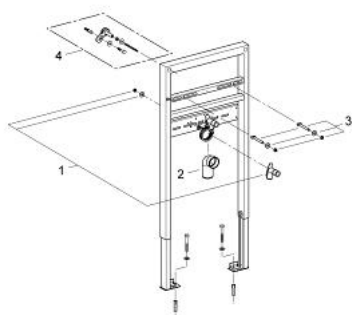

38 541 000 RAPID SL ELEMENT FOR WASH BASIN, SINGLE HOLE INSTALLATION

PRODUCT DESCRIPTION

- 1.00 m installation height
- for on-the-wall installations or studded walls
- powder coated steel frame, self-supporting
- for dry-cladding, completely pre-assembled
- with fixed connections
- quick adjustment, lockable
- fixing material
- TÜV approved
- wash basin fixing bolts M10 with fixing device for ceramic
- variable distance of fixing bolts
- HT-outlet bend Ø 50 mm
- seal Ø 32 mm
- 2 noise protected fitting connections 1/2"
- for on-the-wall installation please order wall brackets 38 558 00M (sold separately)

38 541 000 **RAPID SL ELEMENT FOR WASH BASIN, SINGLE HOLE INSTALLATION**

SPARE PARTS, junij 2008 – now

- 1: Fitting connection (Spare part-nr. 42944000)
 - 2: Outlet elbow 2" (Spare part-nr. 42943000)
 - 2.1: Holder for outlet elbow (Spare part-nr. 42236000)
 - 3: Threaded bolt (Spare part-nr. 42247000)
 - 4: Wall brackets (Spare part-nr. 3855800M)*
- * Optional accessories