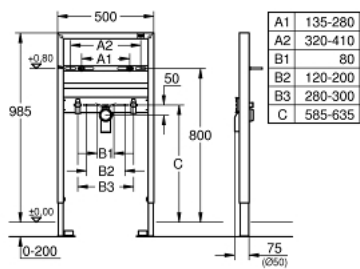

38 541 000 RAPID SL ELEMENT FOR WASH BASIN, SINGLE HOLE INSTALLATION

PRODUCT DESCRIPTION

- 1.00 m installation height
- for on-the-wall installations or studded walls
- powder coated steel frame, self-supporting
- for dry-cladding, completely pre-assembled
- with fixed connections
- quick adjustment, lockable
- fixing material
- TÜV approved
- wash basin fixing bolts M10 with fixing device for ceramic
- variable distance of fixing bolts
- HT-outlet bend Ø 50 mm
- seal Ø 32 mm
- 2 noise protected fitting connections 1/2"
- for on-the-wall installation please order wall brackets 38 558 00M (sold separately)

38 541 000 **RAPID SL ELEMENT FOR WASH BASIN, SINGLE HOLE INSTALLATION**

SPARE PARTS, junij 2008 – now

- 1: Fitting connection (Spare part-nr. 42944000)
 - 2: Outlet elbow 2" (Spare part-nr. 42943000)
 - 2.1: Holder for outlet elbow (Spare part-nr. 42236000)
 - 3: Threaded bolt (Spare part-nr. 42247000)
 - 4: Wall brackets (Spare part-nr. 3855800M)*
- * Optional accessories