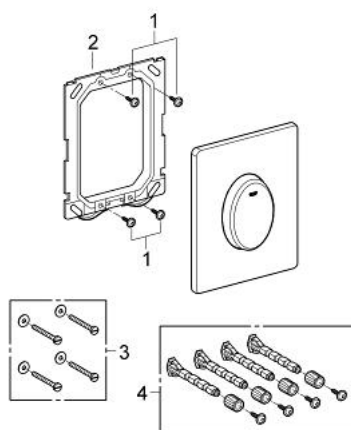

38 564 000 SKATE AIR FLUSH PLATE

PRODUCT DESCRIPTION

- Colour: chrome
- for single flush actuation
- for pneumatic discharge valve
- vertical installation
- 156 x 197 mm
- material: ABS
- GROHE LongLife finish
- GROHE EcoJoy - Less water, perfect flow

38 564 000 SKATE AIR FLUSH PLATE

SPARE PARTS, april 2013 – now

- 1: Screw (Spare part-nr. 6636200M)
- 2: Mounting frame (Spare part-nr. 43207000)
- 3: Fixing set (Spare part-nr. 4308500M)*
- 4: Fixing set (Spare part-nr. 4215800M)*