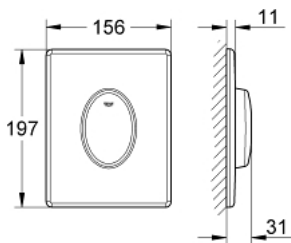

38 564 000 SKATE AIR FLUSH PLATE

PRODUCT DESCRIPTION

- Colour: chrome
- for single flush actuation
- for pneumatic discharge valve
- vertical installation
- 156 x 197 mm
- material: ABS
- GROHE LongLife finish

38 564 000 SKATE AIR FLUSH PLATE

SPARE PARTS, april 2013 – now

- 1: Screw (Spare part-nr. 6636200M)
- 2: Mounting frame (Spare part-nr. 43207000)
- 3: Fixing set (Spare part-nr. 4308500M)*
- 4: Fixing set (Spare part-nr. 4215800M)*