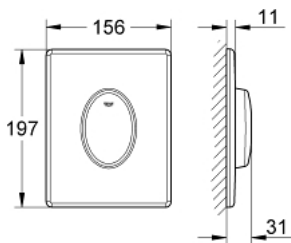

38 564 000 SKATE AIR FLUSH PLATE

PRODUCT DESCRIPTION

- Colour: chrome
- for single flush actuation
- for pneumatic discharge valve
- vertical installation
- 156 x 197 mm
- material: ABS
- GROHE LongLife finish
- GROHE EcoJoy - Less water, perfect flow

38 564 000 SKATE AIR FLUSH PLATE

SPARE PARTS, april 2013 – now

- 1: Screw (Spare part-nr. 6636200M)
- 2: Mounting frame (Spare part-nr. 43207000)
- 3: Fixing set (Spare part-nr. 4308500M)*
- 4: Fixing set (Spare part-nr. 4215800M)*