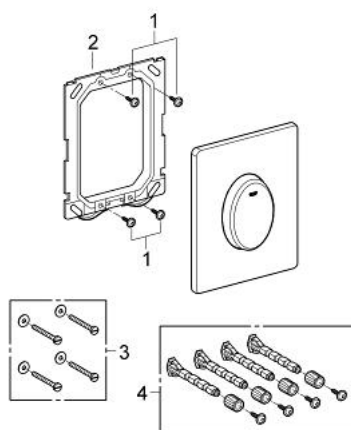

38 564 000 SKATE AIR FLUSH PLATE

PRODUCT DESCRIPTION

- Colour: chrome
- for single flush actuation
- for pneumatic discharge valve
- vertical installation
- 156 x 197 mm
- material: ABS
- GROHE LongLife finish

38 564 000 SKATE AIR FLUSH PLATE

SPARE PARTS, april 2013 – now

- 1: Screw (Spare part-nr. 6636200M)
- 2: Mounting frame (Spare part-nr. 43207000)
- 3: Fixing set (Spare part-nr. 4308500M)*
- 4: Fixing set (Spare part-nr. 4215800M)*