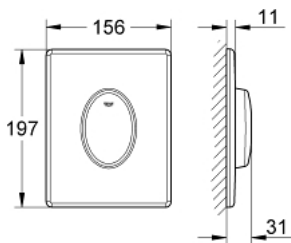

38 564 SH0 SKATE AIR FLUSH PLATE

PRODUCT DESCRIPTION

- Colour: alpine white
- for single flush actuation
- for pneumatic discharge valve
- vertical installation
- 156 x 197 mm
- material: ABS
- GROHE EcoJoy - Less water, perfect flow

38 564 SH0 SKATE AIR FLUSH PLATE

SPARE PARTS, april 2013 – now

1: Screw (Spare part-nr. 6636200M)

2: Mounting frame (Spare part-nr. 43207000)

3: Fixing set (Spare part-nr. 4308500M)*

4: Fixing set (Spare part-nr. 4215800M)*