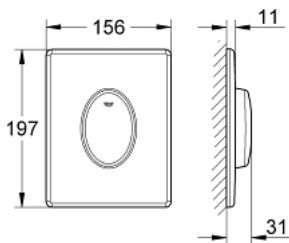

38 564 SH0 SKATE AIR FLUSH PLATE

PRODUCT DESCRIPTION

- Colour: alpine white
- for single flush actuation
- for pneumatic discharge valve
- vertical installation
- 156 x 197 mm
- material: ABS

38 564 SH0 SKATE AIR FLUSH PLATE