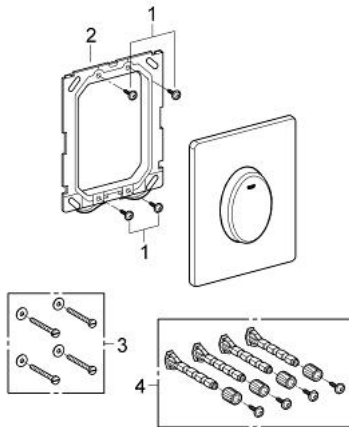

38 564 SH0 SKATE AIR FLUSH PLATE

PRODUCT DESCRIPTION

- Colour: alpine white
- for single flush actuation
- for pneumatic discharge valve
- vertical installation
- 156 x 197 mm
- material: ABS
- GROHE EcoJoy - Less water, perfect flow

38 564 SH0 SKATE AIR FLUSH PLATE

SPARE PARTS, april 2013 – now

1: Screw (Spare part-nr. 6636200M)

2: Mounting frame (Spare part-nr. 43207000)

3: Fixing set (Spare part-nr. 4308500M)*

4: Fixing set (Spare part-nr. 4215800M)*