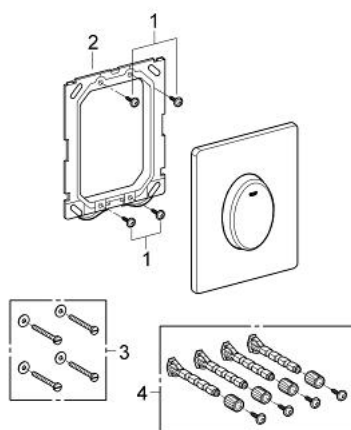

38 564 SH0 SKATE AIR FLUSH PLATE

PRODUCT DESCRIPTION

- Colour: alpine white
- for single flush actuation
- for pneumatic discharge valve
- vertical installation
- 156 x 197 mm
- material: ABS

38 564 SH0 SKATE AIR FLUSH PLATE

SPARE PARTS, april 2013 – now

- 1: Screw (Spare part-nr. 6636200M)
- 2: Mounting frame (Spare part-nr. 43207000)
- 3: Fixing set (Spare part-nr. 4308500M)*
- 4: Fixing set (Spare part-nr. 4215800M)*

* Optional accessories