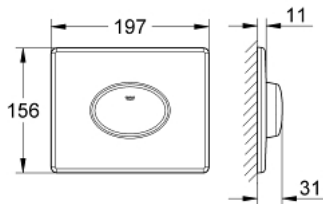

38 565 SH0 SKATE AIR FLUSH PLATE

PRODUCT DESCRIPTION

- Colour: alpine white
- for single flush actuation
- for pneumatic discharge valve
- horizontal installation
- 156 x 197 mm
- material: ABS
- GROHE EcoJoy - Less water, perfect flow

38 565 SH0 SKATE AIR FLUSH PLATE

SPARE PARTS, julij 2003 – now

1: Screw (Spare part-nr. 6636200M)

2: Mounting frame (Spare part-nr. 43207000)

3: Fixing set (Spare part-nr. 4308500M)*

* Optional accessories