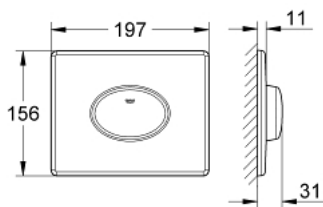

## 38 565 SH0 SKATE AIR FLUSH PLATE

### PRODUCT DESCRIPTION

- Colour: alpine white
- for single flush actuation
- for pneumatic discharge valve
- horizontal installation
- 156 x 197 mm
- material: ABS