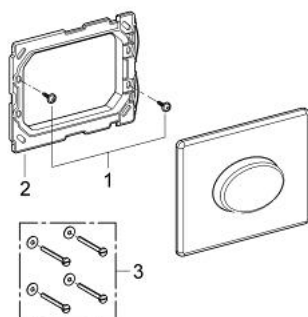

38 565 SH0 SKATE AIR FLUSH PLATE

SPARE PARTS, julij 2003 – now

1: Screw (Spare part-nr. 6636200M)

2: Mounting frame (Spare part-nr. 43207000)

3: Fixing set (Spare part-nr. 4308500M)*

* Optional accessories