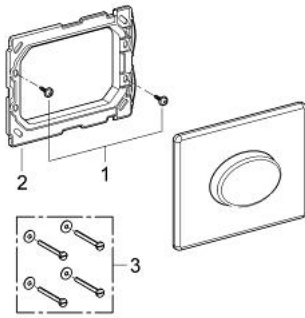

38 565 SH0 SKATE AIR FLUSH PLATE

PRODUCT DESCRIPTION

- Colour: alpine white
- for single flush actuation
- for pneumatic discharge valve
- horizontal installation
- 156 x 197 mm
- material: ABS
- GROHE EcoJoy - Less water, perfect flow

38 565 SH0 SKATE AIR FLUSH PLATE

SPARE PARTS, julij 2003 – now

1: Screw (Spare part-nr. 6636200M)

2: Mounting frame (Spare part-nr. 43207000)

3: Fixing set (Spare part-nr. 4308500M)*

* Optional accessories