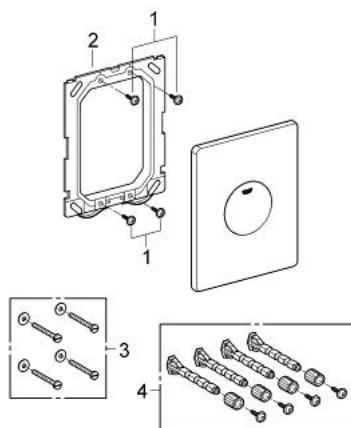

### PRODUCT DESCRIPTION

- Colour: chrome
- for single flush actuation
- for pneumatic discharge valve
- vertical and horizontal installation
- 156 x 197 mm
- material: ABS
- GROHE LongLife finish
- GROHE EcoJoy - Less water, perfect flow

### SPARE PARTS, april 2013 – now

- 1: Screw (Spare part-nr. 6636200M)
- 2: Mounting frame (Spare part-nr. 43207000)
- 3: Fixing set (Spare part-nr. 4308500M)\*
- 4: Fixing set (Spare part-nr. 4215800M)\*