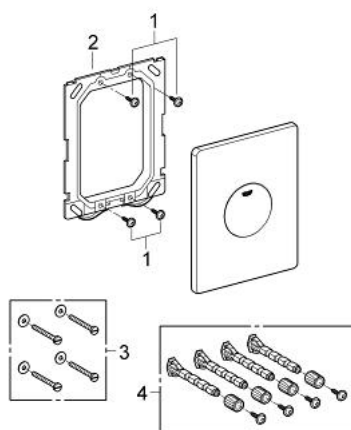

38 573 000 SKATE FLUSH PLATE

PRODUCT DESCRIPTION

- Colour: chrome
- for single flush actuation
- for pneumatic discharge valve
- vertical and horizontal installation
- 156 x 197 mm
- material: ABS
- GROHE LongLife finish

38 573 000 SKATE FLUSH PLATE

SPARE PARTS, april 2013 – now

- 1: Screw (Spare part-nr. 6636200M)
- 2: Mounting frame (Spare part-nr. 43207000)
- 3: Fixing set (Spare part-nr. 4308500M)*
- 4: Fixing set (Spare part-nr. 4215800M)*