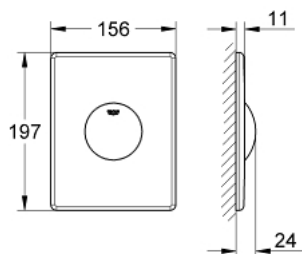

### PRODUCT DESCRIPTION

- Colour: chrome
- for single flush actuation
- for pneumatic discharge valve
- vertical and horizontal installation
- 156 x 197 mm
- material: ABS
- GROHE LongLife finish
- GROHE EcoJoy - Less water, perfect flow