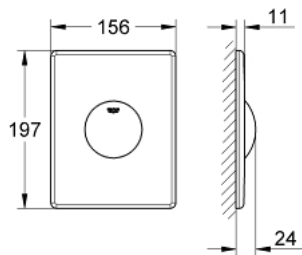

38 573 000 SKATE FLUSH PLATE

PRODUCT DESCRIPTION

- Colour: chrome
- for single flush actuation
- for pneumatic discharge valve
- vertical and horizontal installation
- 156 x 197 mm
- material: ABS
- GROHE LongLife finish

38 573 000 SKATE FLUSH PLATE

SPARE PARTS, april 2013 – now

- 1: Screw (Spare part-nr. 6636200M)
- 2: Mounting frame (Spare part-nr. 43207000)
- 3: Fixing set (Spare part-nr. 4308500M)*
- 4: Fixing set (Spare part-nr. 4215800M)*