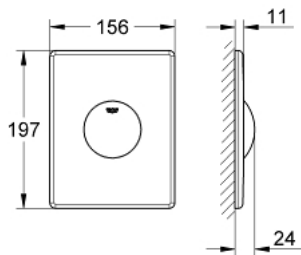

38 573 SH0 SKATE FLUSH PLATE

PRODUCT DESCRIPTION

- Colour: alpine white
- for single flush actuation
- for pneumatic discharge valve
- vertical and horizontal installation
- 156 x 197 mm
- material: ABS
- GROHE EcoJoy - Less water, perfect flow

38 573 SH0 SKATE FLUSH PLATE

SPARE PARTS, april 2013 – now

- 1: Screw (Spare part-nr. 6636200M)
- 2: Mounting frame (Spare part-nr. 43207000)
- 3: Fixing set (Spare part-nr. 4308500M)*
- 4: Fixing set (Spare part-nr. 4215800M)*