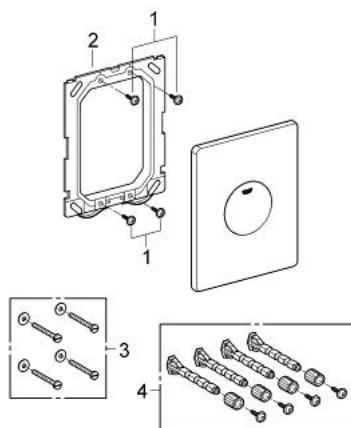

38 573 SH0 SKATE FLUSH PLATE

PRODUCT DESCRIPTION

- Colour: alpine white
- for single flush actuation
- for pneumatic discharge valve
- vertical and horizontal installation
- 156 x 197 mm
- material: ABS

38 573 SH0 SKATE FLUSH PLATE

SPARE PARTS, april 2013 – now

- 1: Screw (Spare part-nr. 6636200M)
- 2: Mounting frame (Spare part-nr. 43207000)
- 3: Fixing set (Spare part-nr. 4308500M)*
- 4: Fixing set (Spare part-nr. 4215800M)*