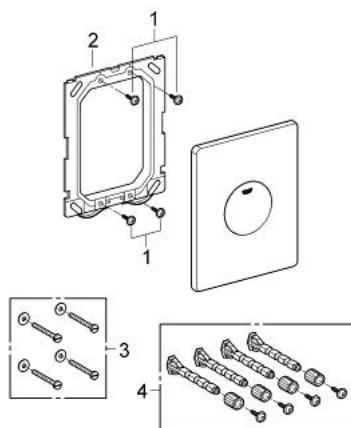

38 573 SH0 SKATE FLUSH PLATE

PRODUCT DESCRIPTION

- Colour: alpine white
- for single flush actuation
- for pneumatic discharge valve
- vertical and horizontal installation
- 156 x 197 mm
- material: ABS
- GROHE EcoJoy - Less water, perfect flow

38 573 SH0 SKATE FLUSH PLATE

SPARE PARTS, april 2013 – now

- 1: Screw (Spare part-nr. 6636200M)
- 2: Mounting frame (Spare part-nr. 43207000)
- 3: Fixing set (Spare part-nr. 4308500M)*
- 4: Fixing set (Spare part-nr. 4215800M)*