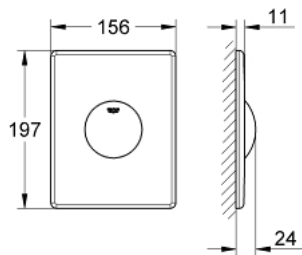

38 573 SH0 SKATE FLUSH PLATE

PRODUCT DESCRIPTION

- Colour: alpine white
- for single flush actuation
- for pneumatic discharge valve
- vertical and horizontal installation
- 156 x 197 mm
- material: ABS

38 573 SH0 SKATE FLUSH PLATE

SPARE PARTS, april 2013 – now

- 1: Screw (Spare part-nr. 6636200M)
- 2: Mounting frame (Spare part-nr. 43207000)
- 3: Fixing set (Spare part-nr. 4308500M)*
- 4: Fixing set (Spare part-nr. 4215800M)*