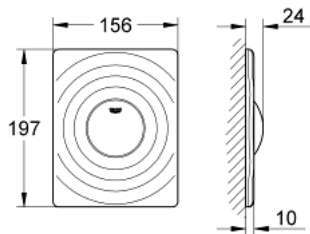

38 574 000 **SURF FLUSH PLATE**

PRODUCT DESCRIPTION

- Colour: chrome
- for single flush actuation
- for pneumatic discharge valve
- vertical and horizontal installation
- 156 x 197 mm
- material: ABS
- GROHE LongLife finish
- GROHE EcoJoy - Less water, perfect flow

38 574 000 SURF FLUSH PLATE

SPARE PARTS, april 2013 – now

- 1: Screw (Spare part-nr. 6636200M)
- 2: Mounting frame (Spare part-nr. 43207000)
- 3: Fixing set (Spare part-nr. 4308500M)*
- 4: Fixing set (Spare part-nr. 4215800M)*