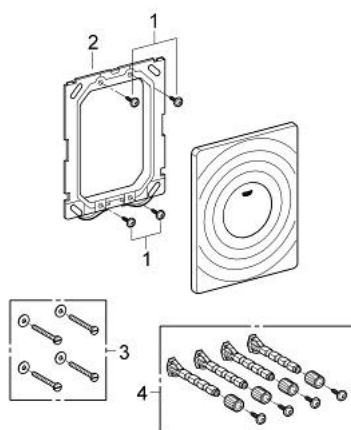

38 574 000 **SURF FLUSH PLATE**

PRODUCT DESCRIPTION

- Colour: chrome
- for single flush actuation
- for pneumatic discharge valve
- vertical and horizontal installation
- 156 x 197 mm
- material: ABS
- GROHE LongLife finish
- GROHE EcoJoy - Less water, perfect flow

38 574 000 SURF FLUSH PLATE

SPARE PARTS, april 2013 – now

- 1: Screw (Spare part-nr. 6636200M)
- 2: Mounting frame (Spare part-nr. 43207000)
- 3: Fixing set (Spare part-nr. 4308500M)*
- 4: Fixing set (Spare part-nr. 4215800M)*