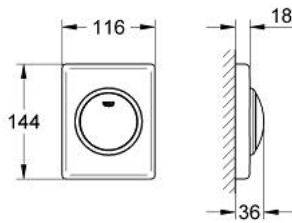

38 595 000 **SKATE FLUSH PLATE**

PRODUCT DESCRIPTION

- Colour: chrome
- 116 x 144 mm
- with push button actuation
- GROHE LongLife finish

38 595 000 SKATE FLUSH PLATE

SPARE PARTS, avgust 2004 – now

- 1: Spring, 5 pcs. (Spare part-nr. 4309700M)
- 2: Operating rod (Spare part-nr. 43038000)
- 3: Mounting frame (Spare part-nr. 43210000)