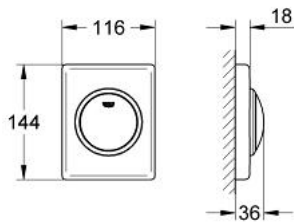

38 595 P00 SKATE FLUSH PLATE

PRODUCT DESCRIPTION

- Colour: matt chrome
- 116 x 144 mm
- with push button actuation
- GROHE LongLife finish

38 595 P00 SKATE FLUSH PLATE

SPARE PARTS, avgust 2004 – now

- 1: Spring, 5 pcs. (Spare part-nr. 4309700M)
- 2: Operating rod (Spare part-nr. 43038000)
- 3: Mounting frame (Spare part-nr. 43210000)