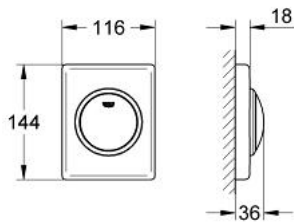

38 595 SH0 **SKATE FLUSH PLATE**

PRODUCT DESCRIPTION

- Colour: alpine white
- 116 x 144 mm
- with push button actuation

38 595 SH0 **SKATE FLUSH PLATE**

SPARE PARTS, avgust 2004 – now

- 1: Spring, 5 pcs. (Spare part-nr. 4309700M)
- 2: Operating rod (Spare part-nr. 43038000)
- 3: Mounting frame (Spare part-nr. 43210000)