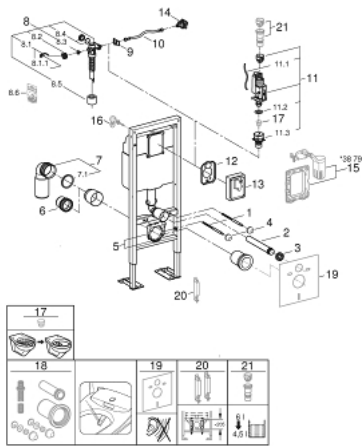

## 38 599 001 RAPID SL ELEMENT FOR WC, 1.13 M INSTALLATION HEIGHT, 0.42 M WIDTH

### PRODUCT DESCRIPTION

- with flushing cistern 6 l
- for installation in front of studded walls or free-standing installation
- powder coated steel frame, self-supporting
- for dry-cladding, completely pre-assembled
- height adjustable fitting connections
- fixing material
- TÜV approved
- 2 WC fixing bolts
- fixing device for ceramic
- distance of fixing bolts 180/230 mm
- PVC outlet bend 100 mm
- inlet and outlet connecting set
- pneumatic discharge valve offering 3 modes of operation: dual flush or start/stop or single flush
- low noise (group I acc. to German Noise Specification)
- insulated against condensation
- 1/2" water supply connection including integrated angle valve and push fit flexible hose union
- for on-the-wall installation please order wall brackets 38 558 00M (sold separately)
- with integrated socket for shower toilets (power)

## 38 599 001 **RAPID SL ELEMENT FOR WC, 1.13 M INSTALLATION HEIGHT, 0.42 M WIDTH**