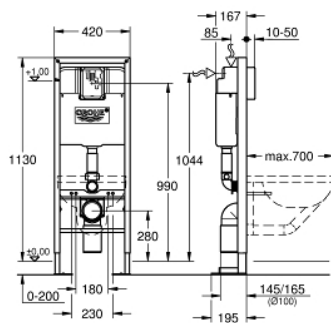

## 38 599 001 RAPID SL ELEMENT FOR WC, 1.13 M INSTALLATION HEIGHT, 0.42 M WIDTH

### PRODUCT DESCRIPTION

- with flushing cistern 6 l
- for installation in front of studded walls or free-standing installation
- powder coated steel frame, self-supporting
- for dry-cladding, completely pre-assembled
- height adjustable fitting connections
- fixing material
- TÜV approved
- 2 WC fixing bolts
- fixing device for ceramic
- distance of fixing bolts 180/230 mm
- PVC outlet bend 100 mm
- inlet and outlet connecting set
- pneumatic discharge valve offering 3 modes of operation: dual flush or start/stop or single flush
- low noise (group I acc. to German Noise Specification)
- insulated against condensation
- 1/2" water supply connection including integrated angle valve and push fit flexible hose union
- for on-the-wall installation please order wall brackets 38 558 00M (sold separately)
- with integrated socket for shower toilets (power)

## 38 599 001 **RAPID SL ELEMENT FOR WC, 1.13 M INSTALLATION HEIGHT, 0.42 M WIDTH**