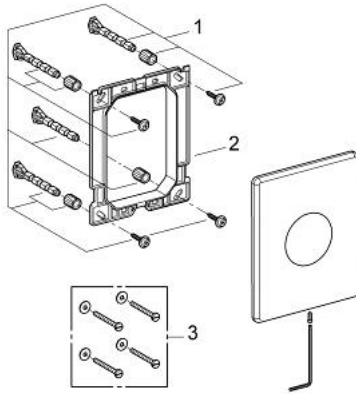

38 672 SD0 SKATE FLUSH PLATE, STAINLESS STEEL

PRODUCT DESCRIPTION

- Colour: stainless steel
- for single flush actuation
- vandal-proof
- for pneumatic discharge valve
- vertical installation
- 156 x 197 mm
- push button actuation
- plastic fixing frame
- hidden fixing screws

38 672 SD0 SKATE FLUSH PLATE, STAINLESS STEEL

SPARE PARTS, januar 2008 – now

1: Fixing set (Spare part-nr. 4215800M)

2: Mounting frame (Spare part-nr. 42269000)

3: Fixing set (Spare part-nr. 4308500M)*

* Optional accessories