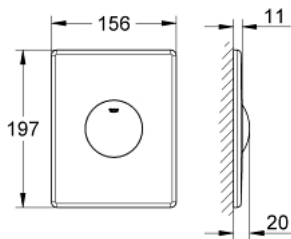

38 672 SD0 SKATE FLUSH PLATE, STAINLESS STEEL

PRODUCT DESCRIPTION

- Colour: stainless steel
- for single flush actuation
- vandal-proof
- for pneumatic discharge valve
- vertical installation
- 156 x 197 mm
- push button actuation
- plastic fixing frame
- hidden fixing screws

38 672 SD0 SKATE FLUSH PLATE, STAINLESS STEEL

SPARE PARTS, januar 2008 – now

1: Fixing set (Spare part-nr. 4215800M)

2: Mounting frame (Spare part-nr. 42269000)

3: Fixing set (Spare part-nr. 4308500M)*

* Optional accessories