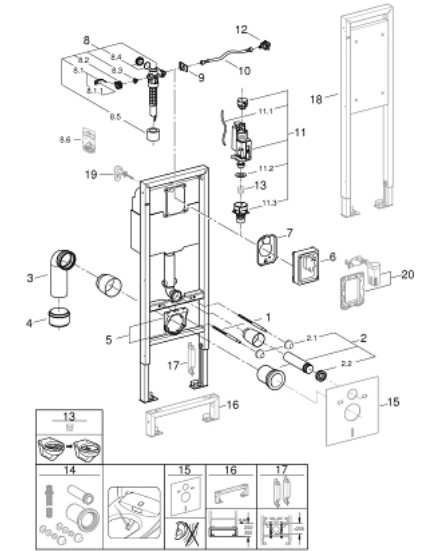

38 675 001 RAPID SL ELEMENT FOR WC, 1.13 M INSTALLATION HEIGHT, 0.42 M WIDTH

SPARE PARTS, september 2021 – now

- 1: Threaded bolt (Spare part-nr. 4276400M)
- 2: WC inlet and outlet connecting set (Spare part-nr. 37311K00)
- 2.1: Basin fastening (Spare part-nr. 43511SH0)
- 2.2: Connector (Spare part-nr. 37119000)
- 3: PP-outlet bend $\varnothing$ 90 mm (Spare part-nr. 42327000)
- 4: Reducer (Spare part-nr. 42242000)
- 5: Support for outlet bend (Spare part-nr. 42243000)
- 6: Protection cap (Spare part-nr. 43944000)
- 7: Protective plate (Spare part-nr. 43552000)
- 8: Filling valve (Spare part-nr. 43537000)
- 8.1: Dummy plug and escutcheon cap (Spare part-nr. 37125000)
- 8.2: Lever (Spare part-nr. 43734000)
- 8.2.1: Seal (Spare part-nr. 4377000M)
- 8.3: Valve head (Spare part-nr. 43536000)
- 8.4: Membrane (Spare part-nr. 4375800M)
- 8.5: Screw cap (Spare part-nr. 43735000)
- 8.6: Valve float, 5 pcs. (Spare part-nr. 4379100M)
- 8.7: Throttle (Spare part-nr. 42356000)
- 8.8: Set of seals (Spare part-nr. 43722000)*
- 9: Support device (Spare part-nr. 43551000)
- 10: Hose (Spare part-nr. 43349000)
- 11: Dual Flush discharge valve AV1 (Spare part-nr. 66558000)
- 11.1: Pneumatic hose (Spare part-nr. 42319000)
- 11.2: Seal (Spare part-nr. 42310000)
- 11.3: Valve seat for GD2 (Spare part-nr. 42315000)
- 12: Water connection (Spare part-nr. 48561000)
- 13: Flow restrictor (Spare part-nr. 42300000)*
- 14: Retrofit kit for shower toilets Sensia Arena and Sensia Pro (Spare part-nr. 40899000)*
- 15: Set for noise protection (Spare part-nr. 37131000)*
- 16: Extension (Spare part-nr. 38629000)*
- 17: Accessory (Spare part-nr. 38779000)*
- 18: Fixing element, 1.13 m installation height (Spare part-nr. 38559001)*
- 19: Wall brackets (Spare part-nr. 3855800M)*
- 20: Retrofit set (Spare part-nr. 38796000)*

* Optional accessories