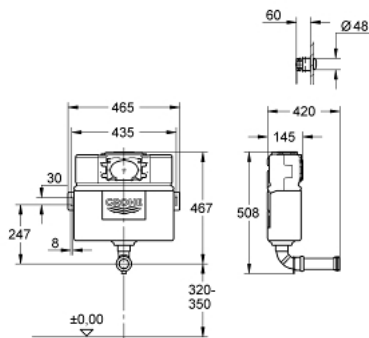

## 38 691 000 EAU108 WC FLUSHING CISTERN 0.82 M

### PRODUCT DESCRIPTION

- 6 l / 3 l
- Dual Flush
- low noise filling valve
- 6 - 9 l adjustable
- concealed installation
- 0.82 m installation height
- water supply from left/right or back
- connection from left / right or back
- non-interruptible flush cycle
- front or top single 6 l only flush
- water supply from left/right or top
- low noise (group I acc. to German Noise Specification)
- insulated against condensation
- 415 x 410 x 360 mm
- with angle stop valve 1/2" and flush pipe
- 1/2" water supply connection
- angle valve 1/2"
- fixing brackets
- flush pipe
- without flush plate/actuation
- protecting block
- min. recommended static pressure 0.2 bar
- air button
- front or top actuation
- extended hose length for flexibility when positioning the actuation
- sleek and minimal styling allows the button to be fitted in any 360 degree orientation
- GROHE EcoJoy - Less water, perfect flow