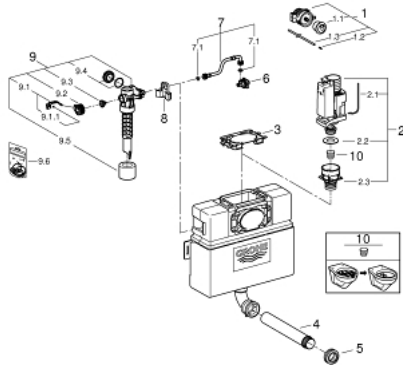

38 691 000 EAU108 WC FLUSHING CISTERN 0.82 M

SPARE PARTS, oktober 2021 – now

- 1: Pneumatic push button actuation (Spare part-nr. 38771000)
- 1.1: Push button and escutcheon (Spare part-nr. 42311PI0)
- 1.2: Nipple (Spare part-nr. 4227100M)
- 1.3: Tubes (Spare part-nr. 42775000)
- 2: Discharge valve AV1 complete (Spare part-nr. 42314000)
- 2.1: Pneumatic hose (Spare part-nr. 42319000)
- 2.2: Seal (Spare part-nr. 42310000)
- 2.3: Valve seat for GD2 (Spare part-nr. 42315000)
- 3: Protective plate (Spare part-nr. 42199000)
- 4: Wall union (Spare part-nr. 43352000)
- 5: Connector (Spare part-nr. 37119000)
- 6: Water connection (Spare part-nr. 48561000)
- 7: Overflow Sleeve (Spare part-nr. 43325000)
- 7.1: Sealing washer (Spare part-nr. 0319100M)
- 8: Support device (Spare part-nr. 42195000)
- 9: Filling valve (Spare part-nr. 37095000)
- 9.1: Lever (Spare part-nr. 43734000)
- 9.1.1: Seal (Spare part-nr. 4377000M)
- 9.2: Valve head (Spare part-nr. 43536000)
- 9.3: Membrane (Spare part-nr. 4375800M)
- 9.4: Screw cap (Spare part-nr. 43735000)
- 9.5: Valve float, 5 pcs. (Spare part-nr. 4379100M)
- 9.6: Set of seals (Spare part-nr. 43722000)*
- 10: Flow restrictor (Spare part-nr. 42300000)*

* Optional accessories