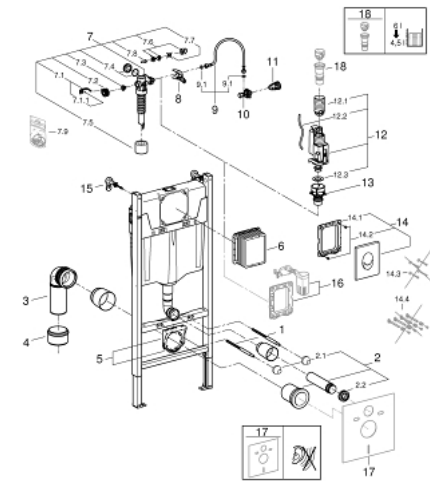

38 719 001 **RAPID SL 3-IN-1 SET FOR WC, 1.13 M INSTALLATION HEIGHT**

SPARE PARTS, april 2013 – now

- 1: Threaded bolt (Spare part-nr. 4276400M)
- 2: WC inlet and outlet connecting set (Spare part-nr. 37311K00)
- 2.1: Basin fastening (Spare part-nr. 43511SH0)
- 2.2: Connector (Spare part-nr. 37119000)
- 3: PP-outlet bend Ø 90 mm (Spare part-nr. 42327000)
- 4: Reducer (Spare part-nr. 42242000)
- 5: Support for outlet bend (Spare part-nr. 42243000)
- 6: Inspection shaft (Spare part-nr. 66791000)
- 7: Filling valve (Spare part-nr. 37095000)
- 7.1: Lever (Spare part-nr. 43734000)
- 7.1.1: Seal (Spare part-nr. 4377000M)
- 7.2: Valve head (Spare part-nr. 43536000)
- 7.3: Membrane (Spare part-nr. 4375800M)
- 7.4: Screw cap (Spare part-nr. 43735000)
- 7.5: Valve float, 5 pcs. (Spare part-nr. 4379100M)
- 7.6: Set of seals (Spare part-nr. 43722000)*
- 8: Support device (Spare part-nr. 42246000)
- 9: Connecting hose (Spare part-nr. 42397000)
- 9.1: Sealing washer (Spare part-nr. 0319100M)
- 10: Angle valve (Spare part-nr. 42396000)
- 11: Water supply pipe connector (Spare part-nr. 38338000)
- 12: Dual Flush discharge valve AV1 (Spare part-nr. 42320000)
- 12.1: Extension for overflow pipe (Spare part-nr. 42313000)
- 12.2: Pneumatic hose (Spare part-nr. 42319000)
- 12.3: Seal (Spare part-nr. 42310000)
- 13: Valve seat for GD2 (Spare part-nr. 42315000)
- 14: Flush plate (Spare part-nr. 38505SH0)
- 14.1: Screw (Spare part-nr. 6636200M)
- 14.2: Mounting frame (Spare part-nr. 43207000)
- 14.3: Fixing set (Spare part-nr. 4308500M)*
- 14.4: Fixing set (Spare part-nr. 4215800M)*
- 15: Wall brackets (Spare part-nr. 3855800M)
- 16: Retrofit set (Spare part-nr. 38796000)*
- 17: Set for noise protection (Spare part-nr. 37131000)*
- 18: 4.5 l adapter for GD2 (Spare part-nr. 42333000)*