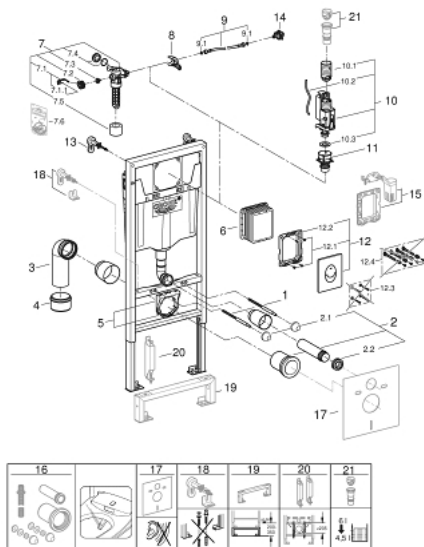

38 721 10A RAPID SL 3-IN-1 SET FOR WC, 1.13 M INSTALLATION HEIGHT

SPARE PARTS, oktober 2019 – now

- 1: Threaded bolt (Spare part-nr. 4276400M)
- 2: WC inlet and outlet connecting set (Spare part-nr. 37311K00)
- 2.1: Basin fastening (Spare part-nr. 43511SH0)
- 2.2: Connector (Spare part-nr. 37119000)
- 3: PP-outlet bend Ø 90 mm (Spare part-nr. 42327000)
- 4: Reducer (Spare part-nr. 42242000)
- 5: Support for outlet bend (Spare part-nr. 42243000)
- 6: Inspection shaft (Spare part-nr. 66791000)
- 7: Filling valve (Spare part-nr. 39760000)
- 7.1: Lever (Spare part-nr. 43734000)
- 7.1.1: Seal (Spare part-nr. 4377000M)
- 7.2: Valve head (Spare part-nr. 43536000)
- 7.3: Membrane (Spare part-nr. 4375800M)
- 7.4: Screw cap (Spare part-nr. 43735000)
- 7.5: Valve float, 5 pcs. (Spare part-nr. 4379100M)
- 7.6: Set of seals (Spare part-nr. 43722000)*
- 8: Support device (Spare part-nr. 42246000)
- 9: Connecting hose (Spare part-nr. 42233000)
- 9.1: Sealing washer (Spare part-nr. 0319100M)
- 10: Dual Flush discharge valve AV1 (Spare part-nr. 42320000)
- 10.1: Extension for overflow pipe (Spare part-nr. 42313000)
- 10.2: Pneumatic hose (Spare part-nr. 42319000)
- 10.3: Seal (Spare part-nr. 42310000)
- 11: Valve seat for GD2 (Spare part-nr. 42315000)
- 12: Flush plate (Spare part-nr. 38505000)
- 12.1: Screw (Spare part-nr. 6636200M)
- 12.2: Mounting frame (Spare part-nr. 43207000)
- 12.3: Fixing set (Spare part-nr. 4308500M)*
- 12.4: Fixing set (Spare part-nr. 4215800M)*
- 13: Wall brackets (Spare part-nr. 3855800M)
- 14: Water connection (Spare part-nr. 48561000)
- 15: Retrofit set (Spare part-nr. 38796000)*
- 16: Retrofit kit for shower toilets Sensia Arena and Sensia Pro (Spare part-nr. 40899000)*
- 17: Set for noise protection (Spare part-nr. 37131000)*
- 18: Xtra wall brackets, flexible placing (Spare part-nr. 38733000)*
- 19: Extension (Spare part-nr. 38629000)*
- 20: Accessory (Spare part-nr. 38779000)*
- 21: 4.5 l adapter for GD2 (Spare part-nr. 42333000)*

* Optional accessories