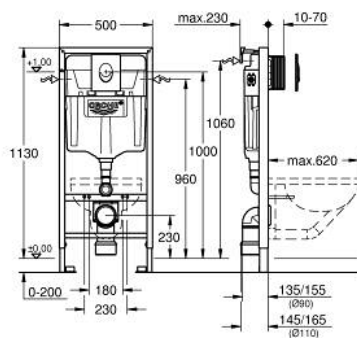

38 721 10A RAPID SL 3-IN-1 SET FOR WC, 1.13 M INSTALLATION HEIGHT

PRODUCT DESCRIPTION

- Colour: chrome
- with flushing cistern GD 2, 6 - 9 l
- consisting of:
 - Rapid SL element for WC (38 528 001)
 - Skate Air flush plate, chrome, vertical installation (38 505 000)
 - wall brackets (38 558 00M)
- WRAS approved