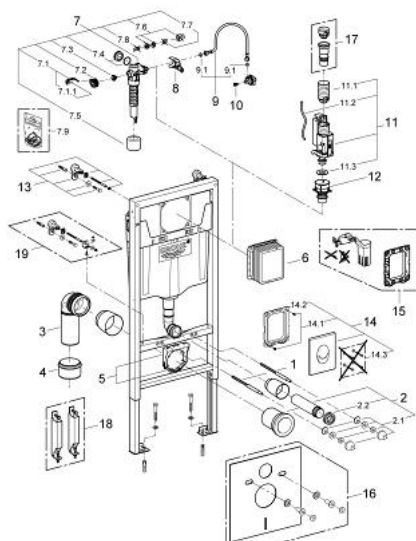

38 722 001 **RAPID SL 3-IN-1 SET FOR WC, 1.13 M INSTALLATION HEIGHT**

SPARE PARTS, oktober 2012 – now

- 1: Threaded bolt (Spare part-nr. 4276400M)
- 2: WC inlet and outlet connecting set (Spare part-nr. 37311K00)
- 2.1: Basin fastening (Spare part-nr. 43511SH0)
- 2.2: Connector (Spare part-nr. 37119000)
- 3: PP-outlet bend \varnothing 90 mm (Spare part-nr. 42327000)
- 4: Reducer (Spare part-nr. 42242000)
- 5: Support for outlet bend (Spare part-nr. 42243000)
- 6: Inspection shaft (Spare part-nr. 66791000)
- 7: Filling valve (Spare part-nr. 37095000)
- 7.1: Lever (Spare part-nr. 43734000)
- 7.1.1: Seal (Spare part-nr. 4377000M)
- 7.2: Valve head (Spare part-nr. 43536000)
- 7.3: Membrane (Spare part-nr. 4375800M)
- 7.4: Screw cap (Spare part-nr. 43735000)
- 7.5: Valve float, 5 pcs. (Spare part-nr. 4379100M)
- 7.6: Set of seals (Spare part-nr. 43722000)*
- 8: Support device (Spare part-nr. 42246000)
- 9: Connecting hose (Spare part-nr. 42233000)
- 9.1: Sealing washer (Spare part-nr. 0319100M)
- 10: Headpart (Spare part-nr. 42385000)
- 11: Dual Flush discharge valve AV1 (Spare part-nr. 42320000)
- 11.1: Extension for overflow pipe (Spare part-nr. 42313000)
- 11.2: Pneumatic hose (Spare part-nr. 42319000)
- 11.3: Seal (Spare part-nr. 42310000)
- 12: Valve seat for GD2 (Spare part-nr. 42315000)
- 13: Wall brackets (Spare part-nr. 3855800M)
- 14: Flush plate (Spare part-nr. 38505SH0)
- 14.1: Screw (Spare part-nr. 6636200M)
- 14.2: Mounting frame (Spare part-nr. 43207000)
- 14.3: Fixing set (Spare part-nr. 4308500M)*
- 14.4: Fixing set (Spare part-nr. 4215800M)*
- 15: Retrofit set (Spare part-nr. 38796000)*
- 16: Set for noise protection (Spare part-nr. 37131000)*
- 17: 4.5 l adapter for GD2 (Spare part-nr. 42333000)*
- 18: Accessory (Spare part-nr. 38779000)*
- 19: Xtra wall brackets, flexible placing (Spare part-nr. 38733000)*