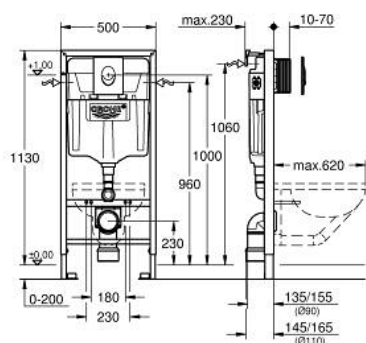

38 722 001 **RAPID SL 3-IN-1 SET FOR WC, 1.13 M INSTALLATION HEIGHT**

PRODUCT DESCRIPTION

- Colour: alpine white
- with flushing cistern GD 2, 6 - 9 l
- consisting of:
 - Rapid SL element for WC (38 528 001)
 - Skate Air flush plate, alpine white, vertical installation (38 505 SH0)
 - wall brackets (38 558 00M)