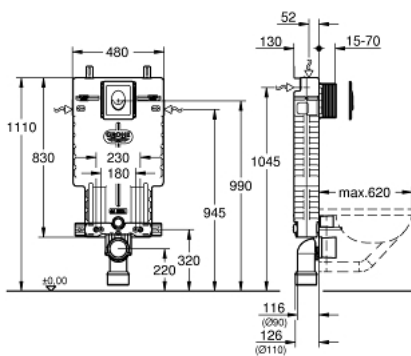

## 38 723 001 UNISSET 2-IN-1 SET FOR WC

### PRODUCT DESCRIPTION

- with flushing cistern GD 2, 6 - 9 l
- consisting of:
  - Uniset element for WC (38 643 001)
  - Skate Air flush plate, chrome, vertical installation (38 505 000)

### SPARE PARTS, oktober 2017 – now

- 1: Threaded bolt (Spare part-nr. 4276400M)
- 2: WC inlet and outlet connecting set (Spare part-nr. 37311K00)
- 2.1: Basin fastening (Spare part-nr. 43511SH0)
- 2.2: Connector (Spare part-nr. 37119000)
- 3: PP-outlet bend Ø 90 mm (Spare part-nr. 42327000)
- 4: Reducer (Spare part-nr. 42242000)
- 5: Support for outlet bend (Spare part-nr. 42243000)
- 6: Inspection shaft (Spare part-nr. 66783000)
- 7: Filling valve (Spare part-nr. 37095000)
- 7.1: Lever (Spare part-nr. 43734000)
- 7.1.1: Seal (Spare part-nr. 4377000M)
- 7.2: Valve head (Spare part-nr. 43536000)
- 7.3: Membrane (Spare part-nr. 4375800M)
- 7.4: Screw cap (Spare part-nr. 43735000)
- 7.5: Valve float, 5 pcs. (Spare part-nr. 4379100M)
- 7.6: Set of seals (Spare part-nr. 43722000)\*
- 8: Support device (Spare part-nr. 42246000)
- 9: Connecting hose (Spare part-nr. 42233000)
- 9.1: Sealing washer (Spare part-nr. 0319100M)
- 10: Dual Flush discharge valve AV1 (Spare part-nr. 42320000)
- 10.1: Extension for overflow pipe (Spare part-nr. 42313000)
- 10.2: Pneumatic hose (Spare part-nr. 42319000)
- 10.3: Seal (Spare part-nr. 42310000)
- 11: Valve seat for GD2 (Spare part-nr. 42315000)
- 12: Flush plate (Spare part-nr. 38505000)
- 12.1: Screw (Spare part-nr. 6636200M)
- 12.2: Mounting frame (Spare part-nr. 43207000)
- 12.3: Fixing set (Spare part-nr. 4308500M)\*
- 12.4: Fixing set (Spare part-nr. 4215800M)\*
- 13: Retrofit set (Spare part-nr. 38796000)\*
- 14: 4.5 l adapter for GD2 (Spare part-nr. 42333000)\*
- 15: Support feet (Spare part-nr. 37304000)\*
- 16: Retrofit kit for shower toilets Sensia Arena and Sensia Pro (Spare part-nr. 40899000)\*