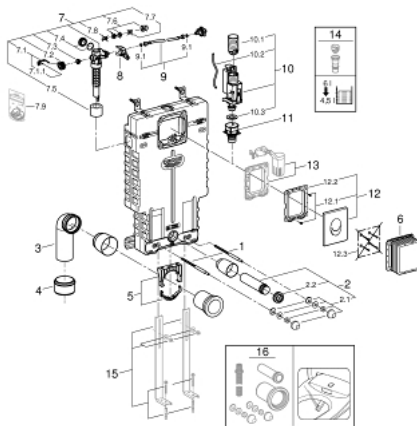

## 38 723 001 UNISSET 2-IN-1 SET FOR WC

### PRODUCT DESCRIPTION

- with flushing cistern GD 2, 6 - 9 l
- consisting of:
  - Uniset element for WC (38 643 001)
  - Skate Air flush plate, chrome, vertical installation (38 505 000)

### SPARE PARTS, oktober 2017 – now

- 1: Threaded bolt (Spare part-nr. 4276400M)
- 2: WC inlet and outlet connecting set (Spare part-nr. 37311K00)
- 2.1: Basin fastening (Spare part-nr. 43511SH0)
- 2.2: Connector (Spare part-nr. 37119000)
- 3: PP-outlet bend Ø 90 mm (Spare part-nr. 42327000)
- 4: Reducer (Spare part-nr. 42242000)
- 5: Support for outlet bend (Spare part-nr. 42243000)
- 6: Inspection shaft (Spare part-nr. 66783000)
- 7: Filling valve (Spare part-nr. 37095000)
- 7.1: Lever (Spare part-nr. 43734000)
- 7.1.1: Seal (Spare part-nr. 4377000M)
- 7.2: Valve head (Spare part-nr. 43536000)
- 7.3: Membrane (Spare part-nr. 4375800M)
- 7.4: Screw cap (Spare part-nr. 43735000)
- 7.5: Valve float, 5 pcs. (Spare part-nr. 4379100M)
- 7.6: Set of seals (Spare part-nr. 43722000)\*
- 8: Support device (Spare part-nr. 42246000)
- 9: Connecting hose (Spare part-nr. 42233000)
- 9.1: Sealing washer (Spare part-nr. 0319100M)
- 10: Dual Flush discharge valve AV1 (Spare part-nr. 42320000)
- 10.1: Extension for overflow pipe (Spare part-nr. 42313000)
- 10.2: Pneumatic hose (Spare part-nr. 42319000)
- 10.3: Seal (Spare part-nr. 42310000)
- 11: Valve seat for GD2 (Spare part-nr. 42315000)
- 12: Flush plate (Spare part-nr. 38505000)
- 12.1: Screw (Spare part-nr. 6636200M)
- 12.2: Mounting frame (Spare part-nr. 43207000)
- 12.3: Fixing set (Spare part-nr. 4308500M)\*
- 12.4: Fixing set (Spare part-nr. 4215800M)\*
- 13: Retrofit set (Spare part-nr. 38796000)\*
- 14: 4.5 l adapter for GD2 (Spare part-nr. 42333000)\*
- 15: Support feet (Spare part-nr. 37304000)\*
- 16: Retrofit kit for shower toilets Sensia Arena and Sensia Pro (Spare part-nr. 40899000)\*