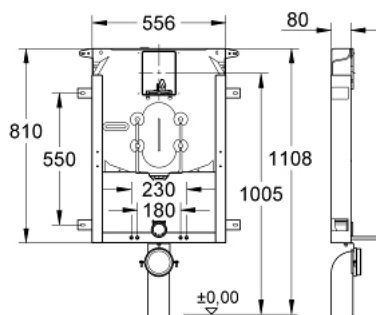

## 38 729 000 UNISSET ELEMENT FOR WC WITH FLUSHING CISTERN 80 MM

### PRODUCT DESCRIPTION

- 6 - 9 l adjustable
- pneumatic discharge valve offering 3 modes of operation: dual flush or start/stop or single flush
- PE outlet bend Ø 80 mm
- inlet and outlet connecting set
- steel frame, hot galvanized, with 4 fixing brackets
- 2 WC fixing bolts
- distance of fixing bolts 180/230 mm
- fixing device for ceramic
- water supply connection from top
- low noise (group I acc. to German Noise Specification)
- with plaster base coating made of vinyl fleece
- angle valve 1/2"
- with push fit flexible hose union
- shortable inspection shaft including protection during construction phase
- for vertical use
- for mounting of small flush plates please order revision shaft 40 949 000 (sold separately)