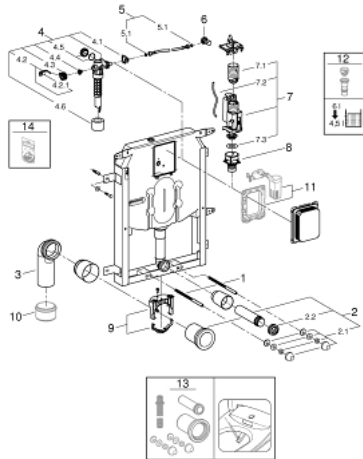

38 729 000 UNISSET ELEMENT FOR WC WITH FLUSHING CISTERN 80 MM

SPARE PARTS, oktober 2017 – now

- 1: Threaded bolt (Spare part-nr. 4276400M)
- 2: WC inlet and outlet connecting set (Spare part-nr. 37311K00)
- 2.1: Basin fastening (Spare part-nr. 43511SH0)
- 2.2: Connector (Spare part-nr. 37119000)
- 3: Outlet bend 90 mm/90 mm (Spare part-nr. 42280000)
- 4: Filling valve (Spare part-nr. 43991000)
- 4.1: Valve support (Spare part-nr. 43995000)
- 4.2: Lever (Spare part-nr. 43734000)
- 4.2.1: Seal (Spare part-nr. 4377000M)
- 4.3: Valve head (Spare part-nr. 43536000)
- 4.4: Membrane (Spare part-nr. 4375800M)
- 4.5: Screw cap (Spare part-nr. 43735000)
- 4.6: Valve float, 5 pcs. (Spare part-nr. 4379100M)
- 5: Connecting hose (Spare part-nr. 42233000)
- 5.1: Sealing washer (Spare part-nr. 0319100M)
- 6: Angle valve (Spare part-nr. 42343000)
- 7: Dual Flush discharge valve AV1 (Spare part-nr. 42320000)
- 7.1: Extension for overflow pipe (Spare part-nr. 42313000)
- 7.2: Pneumatic hose (Spare part-nr. 42319000)
- 7.3: Seal (Spare part-nr. 42310000)
- 8: Valve seat for GD2 (Spare part-nr. 42315000)
- 9: Support for outlet bend (Spare part-nr. 42243000)
- 10: Reducer (Spare part-nr. 42242000)*
- 11: Retrofit set (Spare part-nr. 38796000)*
- 12: 4.5 l adapter for GD2 (Spare part-nr. 42333000)*
- 13: Retrofit kit for shower toilets Sensia Arena and Sensia Pro (Spare part-nr. 40899000)*
- 14: Set of seals (Spare part-nr. 43722000)*

* Optional accessories