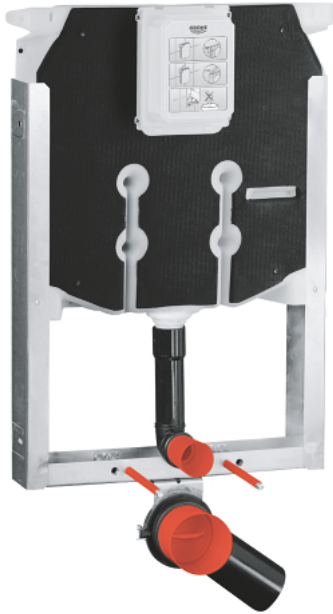

## 38 729 000 UNISSET ELEMENT FOR WC WITH FLUSHING CISTERN 80 MM

### PRODUCT DESCRIPTION

- 6 - 9 l adjustable
- pneumatic discharge valve offering 3 modes of operation: dual flush or start/stop or single flush
- PE outlet bend Ø 80 mm
- inlet and outlet connecting set
- steel frame, hot galvanized, with 4 fixing brackets
- 2 WC fixing bolts
- distance of fixing bolts 180/230 mm
- fixing device for ceramic
- water supply connection from top
- low noise (group I acc. to German Noise Specification)
- with plaster base coating made of vinyl fleece
- angle valve 1/2"
- with push fit flexible hose union
- shortable inspection shaft including protection during construction phase
- for vertical use
- for mounting of small flush plates please order revision shaft 40 949 000 (sold separately)