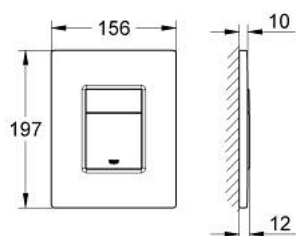

## 38 732 AL0 SKATE COSMOPOLITAN FLUSH PLATE

### PRODUCT DESCRIPTION

- Colour: brushed hard graphite
- for dual flush or start & stop actuation
- for pneumatic discharge valve AV1
- vertical installation
- 156 x 197 mm
- material: ABS
- GROHE LongLife finish
- GROHE EcoJoy - Less water, perfect flow
- for combination with Rapid SL and Uniset with GD 2 cistern
- for use with Rapid SLX please order shaft 66 791 000 (sold separately)

### SPARE PARTS, marec 2015 – now

1: Top plate with push button (Spare part-nr. 42371AL0)

2: Screw (Spare part-nr. 6636200M)

3: Mounting frame (Spare part-nr. 43207000)

4: Fixing set (Spare part-nr. 4308500M)\*