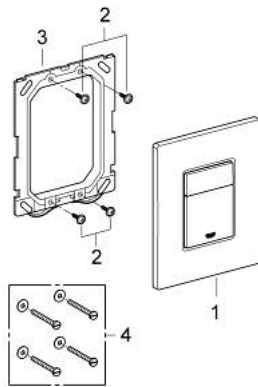

38 732 DL0 SKATE COSMOPOLITAN FLUSH PLATE

PRODUCT DESCRIPTION

- Colour: brushed warm sunset
- for dual flush or start & stop actuation
- for pneumatic discharge valve AV1
- vertical installation
- 156 x 197 mm
- material: ABS
- GROHE LongLife finish
- GROHE EcoJoy - Less water, perfect flow
- for combination with Rapid SL and Uniset with GD 2 cistern
- for use with Rapid SLX please order shaft 66 791 000 (sold separately)

38 732 DL0 SKATE COSMOPOLITAN FLUSH PLATE

SPARE PARTS, november 2016 – now

1: Top plate with push button (Spare part-nr. 42371DL0)

2: Screw (Spare part-nr. 6636200M)

3: Mounting frame (Spare part-nr. 43207000)

4: Fixing set (Spare part-nr. 4308500M)*

* Optional accessories