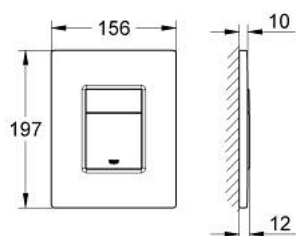

38 732 DL0 SKATE COSMOPOLITAN FLUSH PLATE

PRODUCT DESCRIPTION

- Colour: brushed warm sunset
- for dual flush or start & stop actuation
- for pneumatic discharge valve AV1
- vertical installation
- 156 x 197 mm
- material: ABS
- GROHE LongLife finish
- GROHE EcoJoy - Less water, perfect flow
- for combination with Rapid SL and Uniset with GD 2 cistern
- for use with Rapid SLX please order shaft 66 791 000 (sold separately)

38 732 DL0 SKATE COSMOPOLITAN FLUSH PLATE

SPARE PARTS, november 2016 – now

1: Top plate with push button (Spare part-nr. 42371DL0)

2: Screw (Spare part-nr. 6636200M)

3: Mounting frame (Spare part-nr. 43207000)