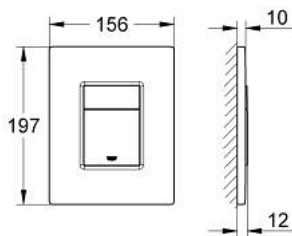

## 38 732 P00 SKATE COSMOPOLITAN FLUSH PLATE

### PRODUCT DESCRIPTION

- Colour: matt chrome
- for dual flush or start & stop actuation
- for pneumatic discharge valve AV1
- vertical and horizontal installation
- 156 x 197 mm
- material: ABS
- GROHE LongLife finish
- GROHE EcoJoy - Less water, perfect flow
- for combination with Rapid SL and Uniset with GD 2 cistern
- for use with Rapid SLX please order shaft 66 791 000 (sold separately)

### SPARE PARTS, februar 2010 – now

1: Top plate with push button (Spare part-nr. 42371P00)

2: Screw (Spare part-nr. 6636200M)

3: Mounting frame (Spare part-nr. 43207000)

4: Fixing set (Spare part-nr. 4308500M)\*