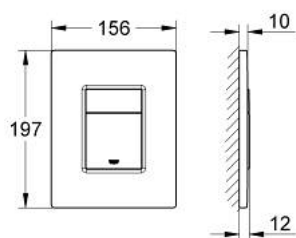

38 732 SD0 SKATE COSMOPOLITAN FLUSH PLATE, STAINLESS STEEL

PRODUCT DESCRIPTION

- Colour: stainless steel
- for dual flush or start & stop actuation
- for pneumatic discharge valve AV1
- vertical installation
- 156 x 197 mm
- plastic fixing frame
- hidden fixing screws
- not suitable for GROHE Fresh
- GROHE LongLife finish
- GROHE EcoJoy - Less water, perfect flow
- for combination with Rapid SL and Uniset with GD 2 cistern
- for use with Rapid SLX please order shaft 66 791 000 (sold separately)

38 732 SD0 SKATE COSMOPOLITAN FLUSH PLATE, STAINLESS STEEL

SPARE PARTS, februar 2010 – now

1: Top plate with push button (Spare part-nr. 42371SD0)

2: Screw (Spare part-nr. 6636200M)

3: Mounting frame (Spare part-nr. 42269000)