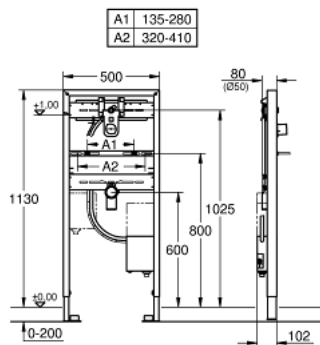

## 38 748 002 RAPID SL ELEMENT FOR WASH BASIN WITH ROUGH-IN SET FOR INFRA-RED ELECTRONIC

### PRODUCT DESCRIPTION

- for wall mounted fittings
- suitable for trim sets Europlus E 36 042 SD0, Essence E 36 447 000 and Eurocube E 36 442 000
- 1.13 m installation height
- for on-the-wall installations or studded walls
- powder coated steel frame, self-supporting
- for dry-cladding, completely pre-assembled
- quick adjustment, lockable
- fixing material
- wash basin fixing bolts M10 with fixing device for ceramic
- variable distance of fixing bolts
- HT-outlet bend Ø 50 mm
- seal Ø 32 mm
- pre-mounted roughing-in set with protecting block
- fire-proof pipe for laying electronic cables
- installation box with water group, stop valve and flush elbow
- connection with noise protected fitting holder 1/2"
- connecting box for mains supply 230 V
- CE approved
- for installation with pre-mixed or cold water
- for on-the-wall installation please order wall brackets 38 558 00M (sold separately)

## 38 748 002 **RAPID SL ELEMENT FOR WASH BASIN WITH ROUGHIN-IN SET FOR INFRA-RED ELECTRONIC**

### **SPARE PARTS**, september 2016 – now

1: Switching power supply (Spare part-nr. 42470000)

2: Threaded bolt (Spare part-nr. 42247000)

3: Fitting connection (Spare part-nr. 42944000)

4: Inspection shaft (Spare part-nr. 42398000)