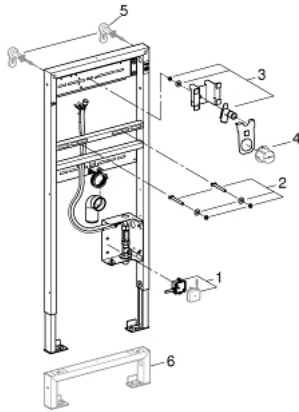

## 38 748 002 RAPID SL ELEMENT FOR WASH BASIN WITH ROUGH-IN SET FOR INFRA-RED ELECTRONIC

### PRODUCT DESCRIPTION

- for wall mounted fittings
- suitable for trim sets Europlus E 36 042 SD0, Essence E 36 447 000 and Eurocube E 36 442 000
- 1.13 m installation height
- for on-the-wall installations or studded walls
- powder coated steel frame, self-supporting
- for dry-cladding, completely pre-assembled
- quick adjustment, lockable
- fixing material
- wash basin fixing bolts M10 with fixing device for ceramic
- variable distance of fixing bolts
- HT-outlet bend Ø 50 mm
- seal Ø 32 mm
- pre-mounted roughing-in set with protecting block
- fire-proof pipe for laying electronic cables
- installation box with water group, stop valve and flush elbow
- connection with noise protected fitting holder 1/2"
- connecting box for mains supply 230 V
- CE approved
- for installation with pre-mixed or cold water
- for on-the-wall installation please order wall brackets 38 558 00M (sold separately)

## 38 748 002 **RAPID SL ELEMENT FOR WASH BASIN WITH ROUGHIN-IN SET FOR INFRA-RED ELECTRONIC**

### **SPARE PARTS**, september 2016 – now

1: Switching power supply (Spare part-nr. 42470000)

2: Threaded bolt (Spare part-nr. 42247000)

3: Fitting connection (Spare part-nr. 42944000)

4: Inspection shaft (Spare part-nr. 42398000)