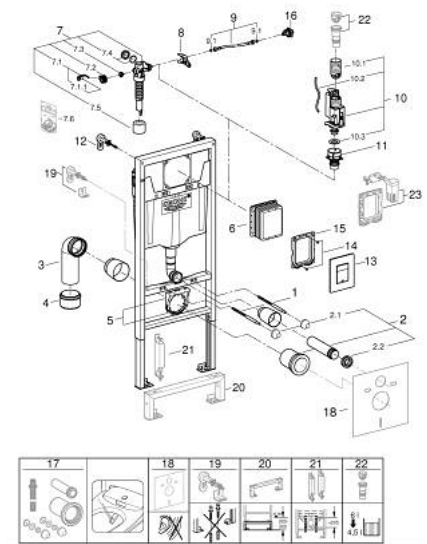

## 38 772 001 **RAPID SL 3-IN-1 SET FOR WC, 1.13 M INSTALLATION HEIGHT**

### SPARE PARTS, oktober 2021 – now

- 1: Threaded bolt (Spare part-nr. 4276400M)
- 2: WC inlet and outlet connecting set (Spare part-nr. 37311K00)
- 2.1: Basin fastening (Spare part-nr. 43511SH0)
- 2.2: Connector (Spare part-nr. 37119000)
- 3: PP-outlet bend  $\varnothing$  90 mm (Spare part-nr. 42327000)
- 4: Reducer (Spare part-nr. 42242000)
- 5: Support for outlet bend (Spare part-nr. 42243000)
- 6: Inspection shaft (Spare part-nr. 66791000)
- 7: Filling valve (Spare part-nr. 37095000)
- 7.1: Lever (Spare part-nr. 43734000)
- 7.1.1: Seal (Spare part-nr. 4377000M)
- 7.2: Valve head (Spare part-nr. 43536000)
- 7.3: Membrane (Spare part-nr. 4375800M)
- 7.4: Screw cap (Spare part-nr. 43735000)
- 7.5: Valve float, 5 pcs. (Spare part-nr. 4379100M)
- 7.6: Set of seals (Spare part-nr. 43722000)\*
- 8: Support device (Spare part-nr. 42246000)
- 9: Connecting hose (Spare part-nr. 42233000)
- 9.1: Sealing washer (Spare part-nr. 0319100M)
- 10: Dual Flush discharge valve AV1 (Spare part-nr. 42320000)
- 10.1: Extension for overflow pipe (Spare part-nr. 42313000)
- 10.2: Pneumatic hose (Spare part-nr. 42319000)
- 10.3: Seal (Spare part-nr. 42310000)
- 11: Valve seat for GD2 (Spare part-nr. 42315000)
- 12: Wall brackets (Spare part-nr. 3855800M)
- 13: Top plate with push button (Spare part-nr. 42371000)
- 14: Screw (Spare part-nr. 6636200M)
- 15: Mounting frame (Spare part-nr. 43207000)
- 16: Water connection (Spare part-nr. 48561000)
- 17: Retrofit kit for shower toilets Sensia Arena and Sensia Pro (Spare part-nr. 40899000)\*
- 18: Set for noise protection (Spare part-nr. 37131000)\*
- 19: Xtra wall brackets, flexible placing (Spare part-nr. 38733000)\*
- 20: Extension (Spare part-nr. 38629000)\*
- 21: Accessory (Spare part-nr. 38779000)\*
- 22: 4.5 l adapter for GD2 (Spare part-nr. 42333000)\*
- 23: Retrofit set (Spare part-nr. 38796000)\*