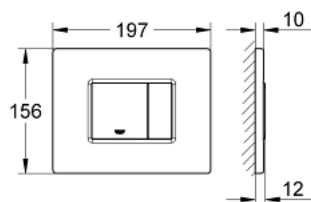

38 776 SD0 SKATE COSMOPOLITAN FLUSH PLATE, STAINLESS STEEL

PRODUCT DESCRIPTION

- Colour: stainless steel
- for dual flush or start & stop actuation
- for pneumatic discharge valve
- horizontal installation
- 156 x 197 mm
- plastic fixing frame
- hidden fixing screws
- not suitable for GROHE Fresh
- GROHE EcoJoy - Less water, perfect flow
- for combination with Rapid SL and Uniset with GD 2 cistern
- for use with Rapid SLX please order shaft 66 791 000 (sold separately)

38 776 SD0 **SKATE COSMOPOLITAN FLUSH PLATE, STAINLESS STEEL**

SPARE PARTS, januar 2008 – now

1: Top plate with push button (Spare part-nr. 42374SD0)

2: Screw (Spare part-nr. 6636200M)

3: Mounting frame (Spare part-nr. 42269000)